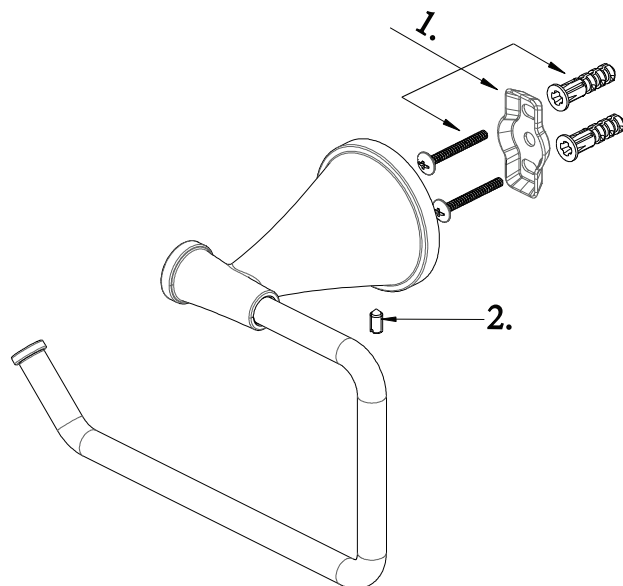

Parts Breakdown

TOWEL RING BATH ACCESSORIES

PF2851

PF2851CP

Model Numbers

PF2851CP chrome

PF2851BN brushed nickel

PF2851ORB oil rubbed bronze

* Specify Finish

No.	Item	Part Number
1	Holding Hardware	4.11.287.0100
2	Set Screw	363-20-02

Warranty and Codes

This product comes complete with installation, operating, care and maintenance instructions. This PROFLO product carries a 1 year warranty. This product meets ANSI:A112.18.1M .