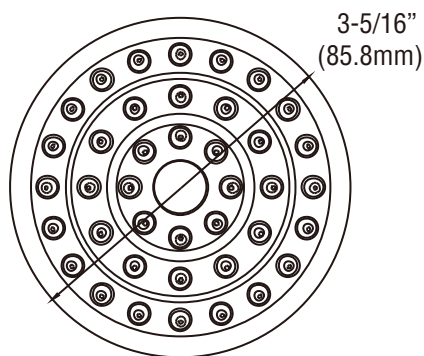

PF05324 Showerhead

Product Features

- Single function showerhead
- Brass and ABS construction
- 1/2" connection
- 2.0 gpm flow rate
- Easy clean spray
- cUPC / WaterSense / IAPMO listed

Function

Full Spray

PF05324BN

Model Numbers

PF05324BN Brushed Nickel
PF05324CP Chrome

Product Specification

3-5/16"
(85.8mm)

3-1/4"
(83.8mm)

1/2"-14NPT

Warranty and Codes