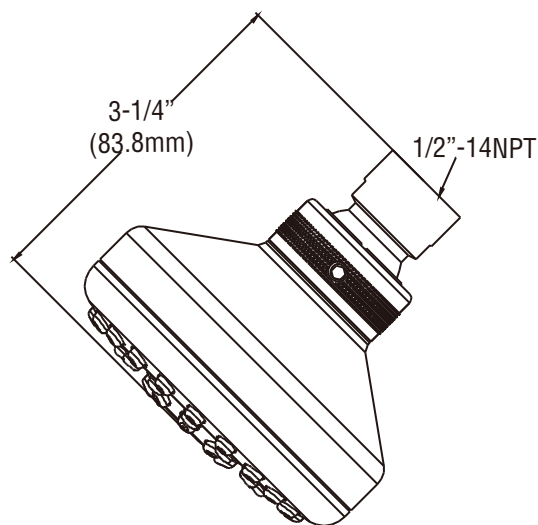

PF05324 Showerhead

Product Features

- Single function showerhead
- Brass and ABS construction
- 1/2" connection
- 2.0 gpm flow rate
- Easy clean spray
- cUPC / WaterSense / IAPMO listed

Function

Full Spray

PF05324BN

Model Numbers

PF05324BN Brushed Nickel
PF05324CP Chrome

Product Specification

3-5/16"
(85.8mm)

3-1/4"
(83.8mm)

1/2"-14NPT

Warranty and Codes