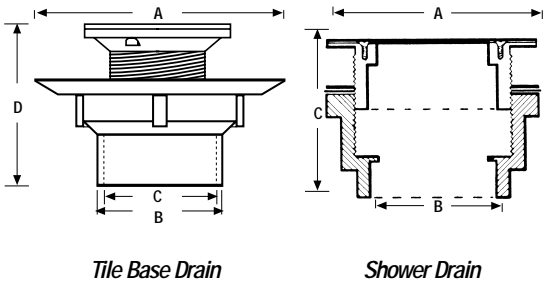

Shower Drains

ProFlo#	Description	Cube	Pack	Carton Wt.	A	B	C	D
PF42866	2" Brass Caulk Shower Drain w/ 4 1/4" Stainless Steel Strainer	.15	6	10	4.25"	Over 2"	2"	
PF42867	2" PVC Solvent Weld Shower Drain w/ 4 1/4" Stainless Steel Strainer	.348	12	6	4.25"	Over 2"	2.5"	
PF42933	2" ABS Solvent Weld Shower Drain w/ 4 1/4" Stainless Steel Strainer	.348	12	6	4.25"	Over 2"	2.5"	
PF42800	2" or 3" ABS Tile Base Shower Drain w/ 4" Stainless Steel Strainer	1.18	12	14	6.25"	Inside 3"	Over 2"	3.4" - 4.6"
PF42801	2" or 3" PVC Tile Base Shower Drain w/ 4" Stainless Steel Strainer	1.18	12	17	6.25"	Inside 3"	Over 2"	3.4" - 4.6"
PF42872	2" PVC Offset Drain	.711	20	15	4.25"	Over 2"	2.63"	
PF42925	2" ABS Offset Drain	.711	20	15	4.25"	Over 2"	2.63"	
PF42940	2" ABS No-Caulk Shower Drain w/ 4 1/4" Stainless Steel Strainer	.31	12	7	4.25"	Over 2"	2.63"	
PF42941	2" ABS No-Caulk Shower Drain w/ 4 1/4" White Plastic Strainer	.35	12	6	4.25"	Over 2"	2.63"	
PF42942	2" ABS Solvent Weld Shower Drain w/ 4 1/4" White Plastic Strainer	.31	12	5	4.25"	Over 2"	2.63"	
PF42943	2" ABS Two Piece Hot Mop Shower Drain w/ Stainless Steel Strainer	.54	6	6	4.25"	Over 2"	2.63"	
PF42944	2" ABS Bottom/Cl Top Hot Mop Shower Drain w/SS Strainer	.54	6	12	4.25"	Over 2"	2.63"	
PF42945	2" Cast Iron Two-Piece IPS Shower Drain w/ Stainless Steel Strainer	.50	6	27	4.25"	Over 2"	2.63"	
PF42946	2" Cast Iron Two-Piece No-Caulk Shower Drain	.61	6	29	4.25"	Over 2"	2.63"