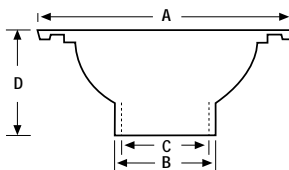

Snap-In Drains (fits inside pipe)

ProFlo#	Description	Cube	Pack	Carton Wt	A	B	C
PF42869	2" PVC All Plastic Snap-In Drain	.057	12	6	2.25"	Inside 2"	1"
PF42937	2" ABS All Plastic Snap-In Drain	.057	12	6	2.25"	Inside 2"	1"
PF42834	3" PVC All Plastic Snap-In Drain	.205	12	6	3.5"	Inside 3"	1.75"
PF42938	3" ABS All Plastic Snap-In Drain	.205	12	6	3.5"	Inside 3"	1.75"
PF42835	4" PVC All Plastic Snap-In Drain	.625	12	6	4.5"	Inside 4"	1.75"
PF42939	4" ABS All Plastic Snap-In Drain	.625	12	6	4.5"	Inside 4"	1.75"
PF42950	2" Stainless Steel Snap-In Strainer	.10	12	1			
PF42951	3" Stainless Steel Snap-In Strainer	.10	12	2			
PF42952	4" Stainless Steel Snap-In Strainer	.17	12	3			

Replacement Strainers

ProFlo#	Description	Cube	Pack	Carton Wt.
PF42802	4" PVD Polished Brass Strainer - Bulk	.036	12	2
PF42803	4 1/4" PVD Polished Brass Strainer - Bulk	.132	12	3
PF42836	4" PVD Polished Brass Strainer	.003	1	.5
PF42837	4 1/4" PVD Polished Brass Strainer	.003	1	.5
PF42899	4 1/4" Stainless Steel Strainer - Bulk	.120	12	4
PF42897	4" Stainless Steel Strainer - Bulk	.036	12	2
PF42947	4 1/4" White Plastic Strainer	.13	12	2

Underdeck Clamp Kit

Roof Drains (fits over pipe)

ProFlo#	Description	Cube	Pack	Carton Wt.	A
PF42850	3" PVC Roof Drain with Cast-Iron Dome	.375	1	8	Over 3"
PF42910	3" ABS Roof Drain with Cast-Iron Dome	.375	1	8	Over 3"
PF42851	4" PVC Roof Drain with Cast-Iron Dome	.521	1	8	Over 4"
PF42911	4" ABS Roof Drain with Cast-Iron Dome	.521	1	8	Over 4"
PF42870	3" PVC Roof Drain with Plastic Dome	.545	1	4	Over 3"
PF42912	3" ABS Roof Drain with Plastic Dome	.545	1	4	Over 3"
PF42871	4" PVC Roof Drain with Plastic Dome	.545	1	4	Over 4"
PF42913	4" ABS Roof Drain with Plastic Dome	.545	1	4	Over 4"
PF42859	Underdeck Clamp Kit	.038	1	1.2	

Backwater Valves (fits over pipe)