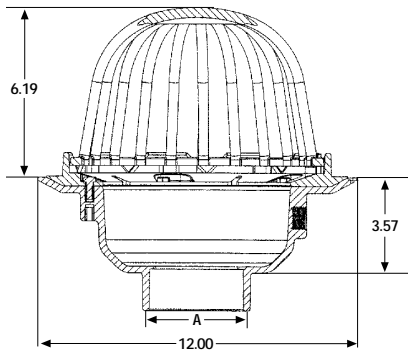

Snap-In Drains (fits inside pipe)

ProFlo#	Description	Cube	Pack	Carton Wt	A	B	C
PF42869	2" PVC All Plastic Snap-In Drain	.057	12	6	2.25"	Inside 2"	1"
PF42937	2" ABS All Plastic Snap-In Drain	.057	12	6	2.25"	Inside 2"	1"
PF42834	3" PVC All Plastic Snap-In Drain	.205	12	6	3.5"	Inside 3"	1.75"
PF42938	3" ABS All Plastic Snap-In Drain	.205	12	6	3.5"	Inside 3"	1.75"
PF42835	4" PVC All Plastic Snap-In Drain	.625	12	6	4.5"	Inside 4"	1.75"
PF42939	4" ABS All Plastic Snap-In Drain	.625	12	6	4.5"	Inside 4"	1.75"
PF42950	2" Stainless Steel Snap-In Strainer	.10	12	1			
PF42951	3" Stainless Steel Snap-In Strainer	.10	12	2			
PF42952	4" Stainless Steel Snap-In Strainer	.17	12	3			

Replacement Strainers

ProFlo#	Description	Cube	Pack	Carton Wt.
PF42802	4" PVD Polished Brass Strainer - Bulk	.036	12	2
PF42803	4 1/4" PVD Polished Brass Strainer - Bulk	.132	12	3
PF42836	4" PVD Polished Brass Strainer	.003	1	.5
PF42837	4 1/4" PVD Polished Brass Strainer	.003	1	.5
PF42899	4 1/4" Stainless Steel Strainer - Bulk	.120	12	4
PF42897	4" Stainless Steel Strainer - Bulk	.036	12	2
PF42947	4 1/4" White Plastic Strainer	.13	12	2

Underdeck Clamp Kit

Roof Drains (fits over pipe)

ProFlo#	Description	Cube	Pack	Carton Wt.	A
PF42850	3" PVC Roof Drain with Cast-Iron Dome	.375	1	8	Over 3"
PF42910	3" ABS Roof Drain with Cast-Iron Dome	.375	1	8	Over 3"
PF42851	4" PVC Roof Drain with Cast-Iron Dome	.521	1	8	Over 4"
PF42911	4" ABS Roof Drain with Cast-Iron Dome	.521	1	8	Over 4"
PF42870	3" PVC Roof Drain with Plastic Dome	.545	1	4	Over 3"
PF42912	3" ABS Roof Drain with Plastic Dome	.545	1	4	Over 3"
PF42871	4" PVC Roof Drain with Plastic Dome	.545	1	4	Over 4"
PF42913	4" ABS Roof Drain with Plastic Dome	.545	1	4	Over 4"
PF42859	Underdeck Clamp Kit	.038	1	1.2	

Backwater Valves (fits over pipe)