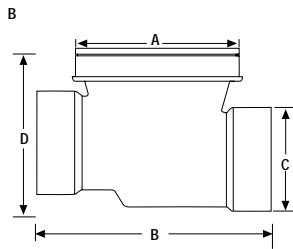

Snap-In Drains (fits inside pipe)

ProFlo#	Description	Cube	Pack	Carton Wt	A	B	C
PF42869	2" PVC All Plastic Snap-In Drain	.057	12	6	2.25"	Inside 2"	1"
PF42937	2" ABS All Plastic Snap-In Drain	.057	12	6	2.25"	Inside 2"	1"
PF42834	3" PVC All Plastic Snap-In Drain	.205	12	6	3.5"	Inside 3"	1.75"
PF42938	3" ABS All Plastic Snap-In Drain	.205	12	6	3.5"	Inside 3"	1.75"
PF42835	4" PVC All Plastic Snap-In Drain	.625	12	6	4.5"	Inside 4"	1.75"
PF42939	4" ABS All Plastic Snap-In Drain	.625	12	6	4.5"	Inside 4"	1.75"
PF42950	2" Stainless Steel Snap-In Strainer	.10	12	1			
PF42951	3" Stainless Steel Snap-In Strainer	.10	12	2			
PF42952	4" Stainless Steel Snap-In Strainer	.17	12	3			

Replacement Strainers

ProFlo#	Description	Cube	Pack	Carton Wt.
PF42802	4" PVD Polished Brass Strainer - Bulk	.036	12	2
PF42803	4 1/4" PVD Polished Brass Strainer - Bulk	.132	12	3
PF42836	4" PVD Polished Brass Strainer	.003	1	.5
PF42837	4 1/4" PVD Polished Brass Strainer	.003	1	.5
PF42899	4 1/4" Stainless Steel Strainer - Bulk	.120	12	4
PF42897	4" Stainless Steel Strainer - Bulk	.036	12	2
PF42947	4 1/4" White Plastic Strainer	.13	12	2

Underdeck Clamp Kit

Roof Drains (fits over pipe)

ProFlo#	Description	Cube	Pack	Carton Wt.	A
PF42850	3" PVC Roof Drain with Cast-Iron Dome	.375	1	8	Over 3"
PF42910	3" ABS Roof Drain with Cast-Iron Dome	.375	1	8	Over 3"
PF42851	4" PVC Roof Drain with Cast-Iron Dome	.521	1	8	Over 4"
PF42911	4" ABS Roof Drain with Cast-Iron Dome	.521	1	8	Over 4"
PF42870	3" PVC Roof Drain with Plastic Dome	.545	1	4	Over 3"
PF42912	3" ABS Roof Drain with Plastic Dome	.545	1	4	Over 3"
PF42871	4" PVC Roof Drain with Plastic Dome	.545	1	4	Over 4"
PF42913	4" ABS Roof Drain with Plastic Dome	.545	1	4	Over 4"
PF42859	Underdeck Clamp Kit	.038	1	1.2	

Backwater Valves (fits over pipe)