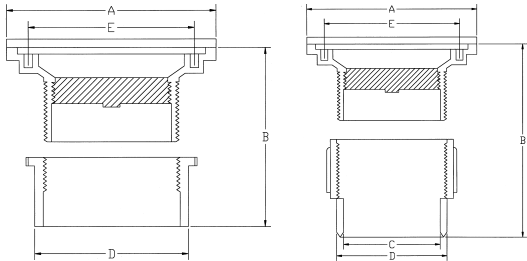

Complete Cleanout Assemblies

ProFlo#	Description	Cube	Pack	Carton Wt.	A	B	C	D	E
PF42807	4" Adj. PVC Hub Fit Cleanout w/5 3/4" Brass Cover w/6" Brass Ring	.146	1	3	6"	3" - 4.5"	-	Into 4" Hub	4.9"
PF42927	4" Adj. ABS Hub Fit Cleanout w/5 3/4" Brass Cover w/6" Brass Ring	.146	1	3	6"	3" - 4.5"	-	Into 4" Hub	4.9"
PF42809	4" Adj. PVC Hub Fit Cleanout w/6" Brass Cover	.146	1	3	6"	5" - 6.5"	-	Into 4" Hub	4.9"
PF42928	4" Adj. ABS Hub Fit Cleanout w/6" Brass Cover	.146	1	3	6"	5" - 6.5"	-	Into 4" Hub	4.9"
PF42813	3" or 4" Adj. PVC Pipe Fit Cleanout w/6" Brass Cover	.146	1	3	6"	4.5" - 6"	Over 3" Pipe	Into 4" Pipe	4.9"
PF42929	3" or 4" Adj. ABS Pipe Fit Cleanout w/6" Brass Cover	.146	1	3	6"	4.5" - 6"	-	-	-