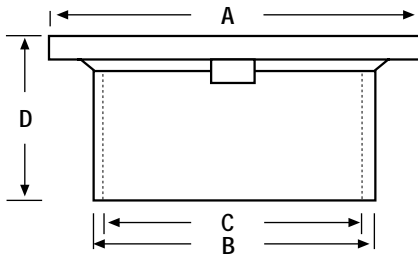

Complete Cleanout Assemblies

ProFlo#	Description	Cube	Pack	Carton Wt.	A	B	C	D	E
PF42807	4" Adj. PVC Hub Fit Cleanout w/5 3/4" Brass Cover w/6" Brass Ring	.146	1	3	6"	3" - 4.5"	-	Into 4" Hub	4.9"
PF42927	4" Adj. ABS Hub Fit Cleanout w/5 3/4" Brass Cover w/6" Brass Ring	.146	1	3	6"	3" - 4.5"	-	Into 4" Hub	4.9"
PF42809	4" Adj. PVC Hub Fit Cleanout w/6" Brass Cover	.146	1	3	6"	5" - 6.5"	-	Into 4" Hub	4.9"
PF42928	4" Adj. ABS Hub Fit Cleanout w/6" Brass Cover	.146	1	3	6"	5" - 6.5"	-	Into 4" Hub	4.9"
PF42813	3" or 4" Adj. PVC Pipe Fit Cleanout w/6" Brass Cover	.146	1	3	6"	4.5" - 6"	Over 3" Pipe	Into 4" Pipe	4.9"
PF42929	3" or 4" Adj. ABS Pipe Fit Cleanout w/6" Brass Cover	.146	1	3	6"	4.5" - 6"	-	-	-