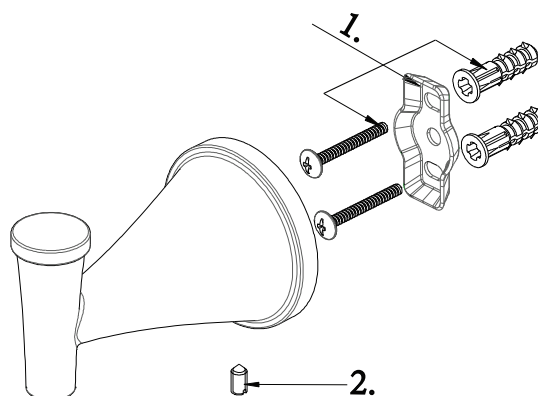

Parts Breakdown

ROBE HOOK BATH ACCESSORIES

PF2841

PF2841CP

Model Numbers

PF2841CP chrome

PF2841BN brushed nickel

PF2841ORB oil rubbed bronze

* Specify Finish

No.	Item	Part Number
1	Holding Hardware	4.11.287.0100
2	Set Screw	363-20-02

Warranty and Codes

This product comes complete with installation, operating, care and maintenance instructions. This PROFLO product carries a 1 year warranty. This product meets ANSI:A112.18.1M .