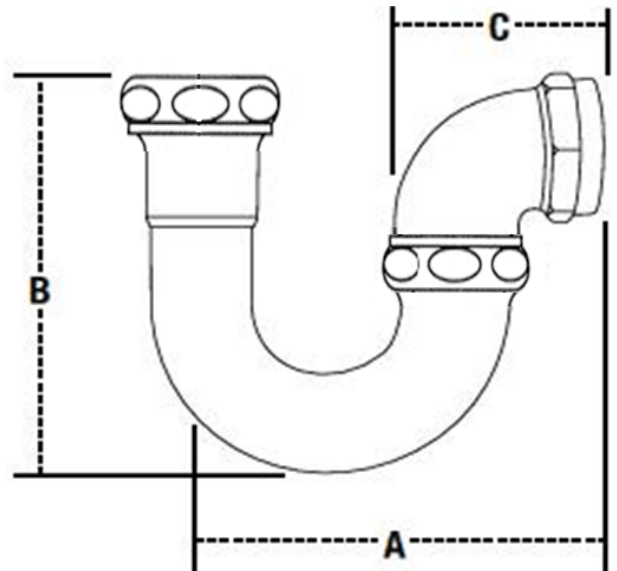

PFSTB100 Series

Brass Sink Trap w/ Ground Joint

Product Features

- 1-1/2" 17 GA Brass Sink Trap with Ground Joint
- Material: Brass
- IAPMO Listed
- LA Code Approved

PFSTB100

✓ For Submittal	Model Number	Description	Dimensions						Gauge	Finish	Nuts
			A		B		C				
			in	mm	in	mm	in	mm			
	PFSTB100	1-1/2 Sink Trap w/ Ground Joint	4 7/8	123.8	5 1/8	130.2	2 5/8	66.7	17	Chrome	Brass
	PFSTB101	1-1/2 Sink Trap w/ Ground Joint	4 7/8	123.8	5 1/8	130.2	2 5/8	66.7	17	Rough	Brass