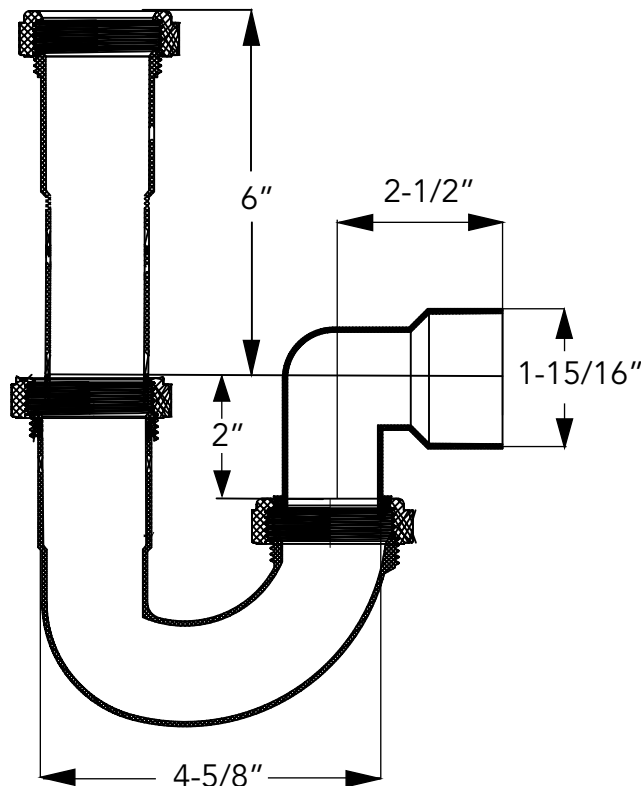

PFFTP103

Plastic SJ Tubular P Trap With Extention Tube

Product Features

- Material: Poly Propylene and 1-1/2" SCH 40 PVC elbow
- White color
- With 6" slip joint extension tube
- IAPMO Listed

PFFTP103

Warranty and Codes