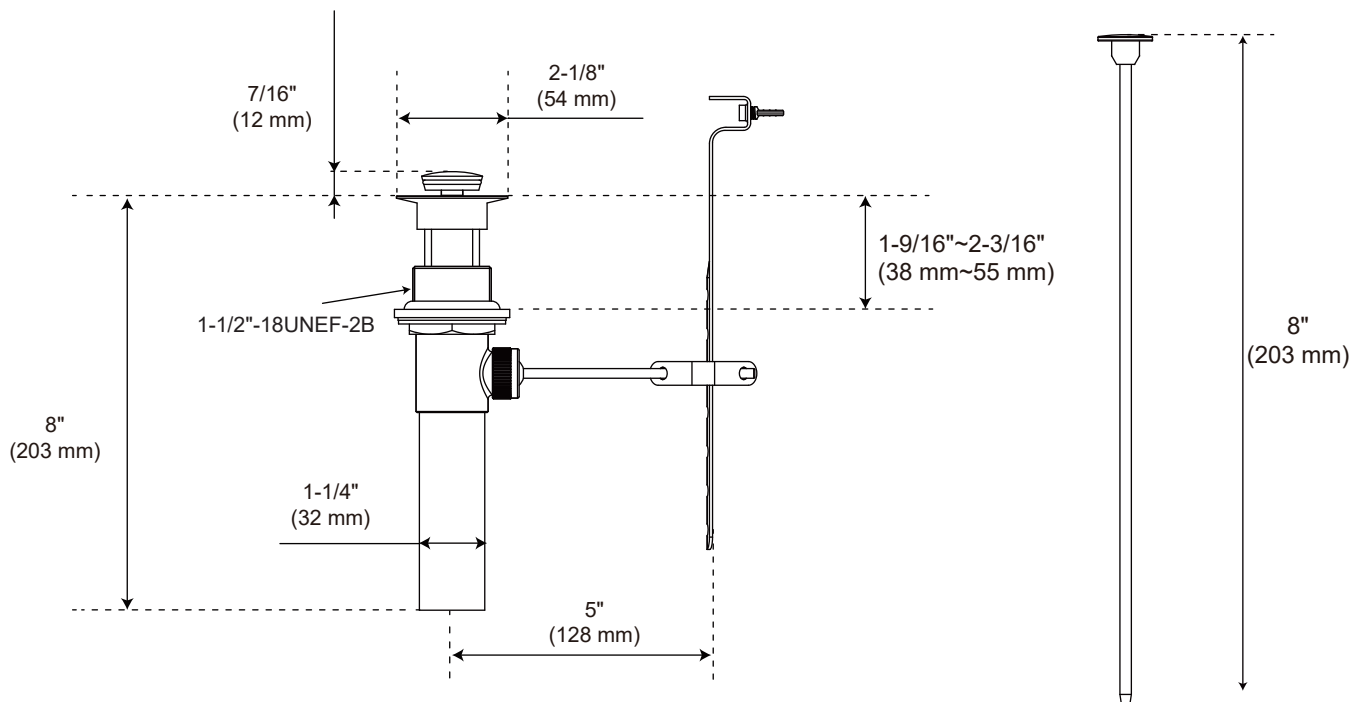

## PFBPUCP POP UP DRAIN ASSEMBLY

### Product Features

- Chrome plated
- Brass material
- 22GA tube thickness
- Fits 1-1/2" (38.1mm) openings
- For CSA certification, use PROFLO code PFBPUCPC

**PFBPUCP**

For detailed warranty information, visit [ferguson.com/proflo-faucet-warranty](https://ferguson.com/proflo-faucet-warranty).