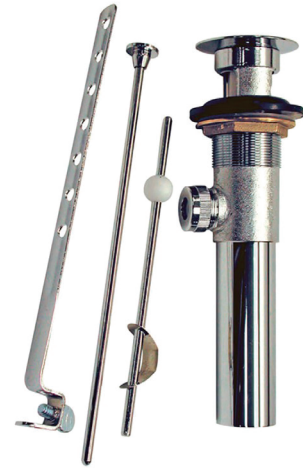

## PFBPUCP POP UP DRAIN ASSEMBLY

### Product Features

- Chrome plated
- Brass material
- 22GA tube thickness
- Fits 1-1/2" (38.1mm) openings
- For CSA certification, use PROFLO code PFBPUCPC

**PFBPUCP**

For detailed warranty information, visit [ferguson.com/proflo-faucet-warranty](https://ferguson.com/proflo-faucet-warranty).