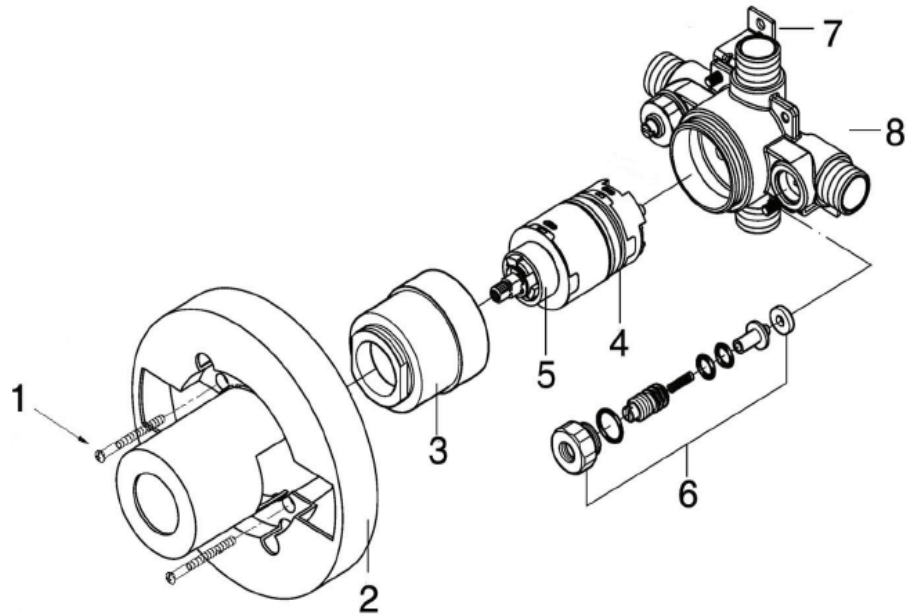

# Parts Breakdown

## Pressure Balance Tub & Shower Faucet Valve

PF3001

PF3001

### Parts

No.	Part Name
1	Screw (#10-24UNC x 2.95"L)
2	ACF3001GRD
3	Sleeve
4	ACF3001CRT
5	Temperature limiting device - ACF3001TEMPWTY
6	Stop
7	Brass bracket
8	Cast bronze body