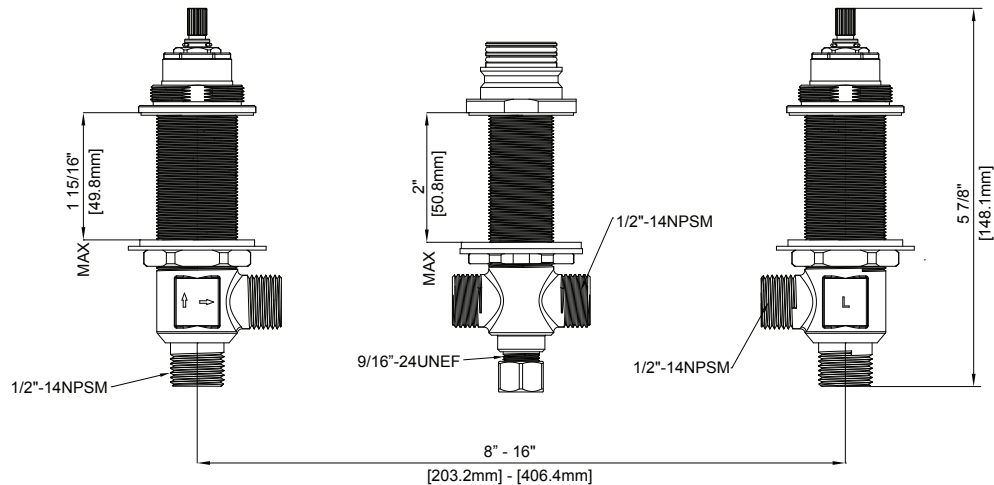

PF674163

TWO HANDLE ROMAN TUB ROUGH-IN VALVE

Product Features

- Fits 3-Hole
- Brass Coupling Nut
- Flow rate: 7.5gpm at 20psi
- Meets :ASME A112.18.1 / CSA B125.1
- cUPC/IAPMO Listed

PF674163

Model Numbers

PF674163

Warranty and Codes

This product comes complete with installation, operating, care and maintenance instructions. This PROFLO faucet carries a limited lifetime warranty when installed in residential applications. The warranty is five years in commercial applications. This product meets: ASME A112.18.1.