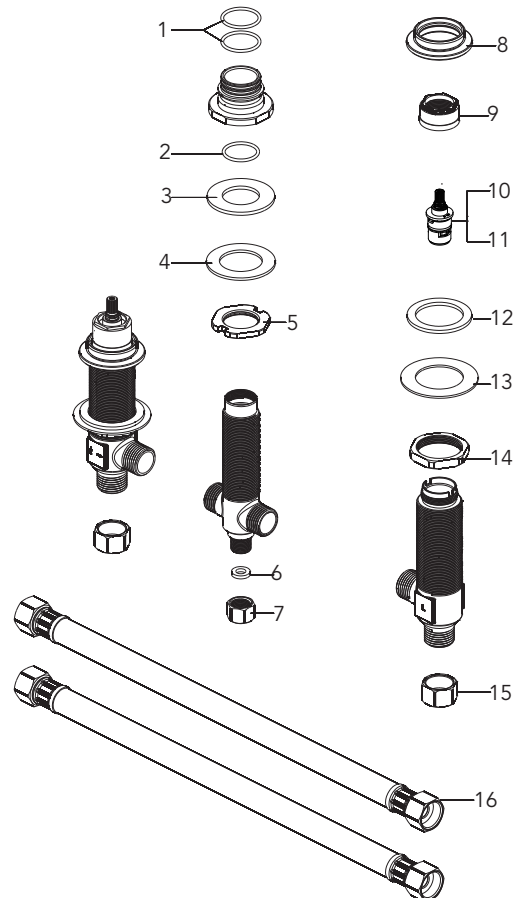

Parts Breakdown

PF674163

TWO HANDLE ROMAN TUB ROUGH-IN VALVE

PF674163

Model Numbers

PF674163

* Specify Finish

No.	Item	Part Number
1	O-ring	RP60056
2	O-ring	RP60094
3	Rubber Washer	RP64035
4	Metal Washer	RP64173
5	Nut	RP56078
6	Washer	RP64174
7	Nut	RP70341
8	Flange	RP70342
9	Bonnet	RP70001
10	Cartridge H	OBPF220046
11	Cartridge C	OBPF220047

12	Rubber Washer	RP64023
13	Metal Washer	RP64175
14	Nut	RP56079
15	Coupling Nut	RP56002
16	Hose	RP70042

Warranty and Codes

This product comes complete with installation, operating, care and maintenance instructions. This PROFLO faucet carries a limited lifetime warranty when installed in residential applications. The warranty is five years in commercial applications. This product meets: ASME A112.18.1.