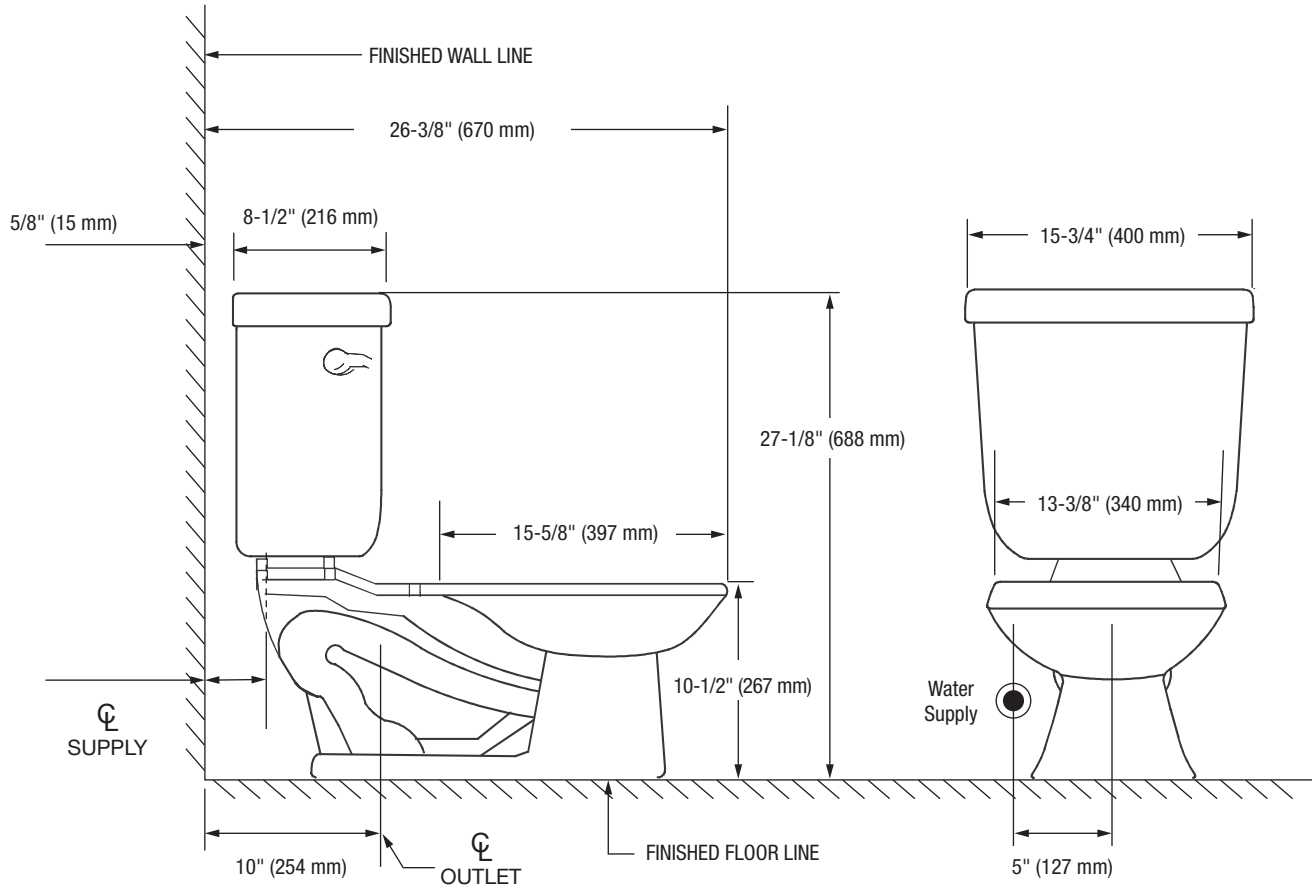

# Two-Piece "Elementary" Toilet

## Product Features

- 1.28 GPF
- Direct Feed Siphon Jet Flush
- Vitreous China
- 10-1/2" Elementary Bowl
- Rough-in: 10"
- Flush Valve: 3"
- Trapway: 1-7/8" Fully Glazed
- Water Spot: 7-1/2" x 6"
- Side mounted Chrome Trip Lever
- Sanitary bar on bowl for easy cleaning
- Quick connect, two-bolt tank-to-bowl installation

### Bowl

**PF1704BBHEWH** Elementary Bowl - 10-1/2"

This product comes complete with installation, operating, care and maintenance instructions. All PROFLO fixtures carry a lifetime limited warranty on the vitreous china and a 5-year limited warranty on the fittings. Visit [ferguson.com](http://ferguson.com) for detailed warranty information.

# Two-Piece "Elementary" Toilet

Note: All dimensions and specifications are nominal and may vary: Dimensions of 8" and greater have a tolerance of +3%. Dimensions less than 8" have a tolerance of +5%.