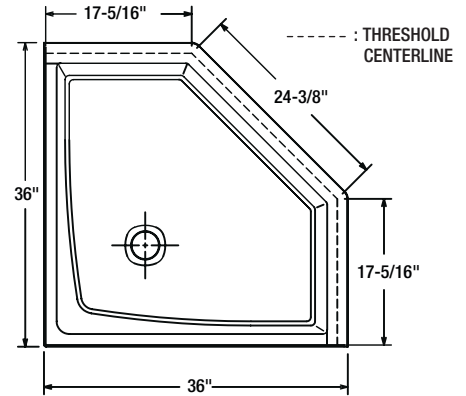

PFSB3636NEOWH

Model No.	Nominal Size		Actual Size +/- 1/16		Rough-In Dimensions				Approximate Shipping WT. in Lbs
	A	B	A	B	a	b	c	d	
PFSB3232WH	32"	32"	32"	32"	32-3/8"	32-3/16"	16-3/16"	16-1/8"	29
PFSB3434WH	34"	34"	34-1/4"	34-1/4"	34-5/8"	34-7/16"	17-5/16"	17-1/4"	31
PFSB3636WH	36"	36"	36"	36"	36-3/8"	36-3/16"	18-3/16"	18-1/8"	34
PFSB4234WH	42"	34"	42"	34"	42-3/8"	34-3/16"	21-3/16"	17-1/8"	36
PFSB4242WH	42"	42"	42"	42"	42-1/4"	42-1/4"	21-1/8"	21-1/8"	48
PFSB4832WH	48"	32"	48-3/16"	32-1/8"	48-1/2"	32-1/4"	24-1/4"	16-1/8"	41
PFSB4834WH	48"	34"	48"	34"	48-3/8"	34-3/16"	24-3/16"	17-1/8"	42
PFSB5434WH	54"	34"	54-3/8"	34-1/4"	54-11/16"	34-9/16"	27-3/8"	17-5/16"	47
PFSB6034WH	60"	34"	60"	34"	60-3/8"	34-3/16"	30-3/16"	17-1/8"	51
PFSB3636NEOWH	36"	36"	36"	36"	36-1/4"	36-1/4"	12-1/4"	12-1/4"	39