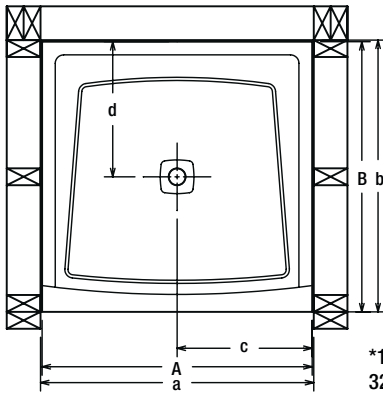

*1/4" TO 5/16" FOR MODELS
3232, 3636, 4834, 6034
1/8" TO 3/16" FOR ALL
OTHER MODELS