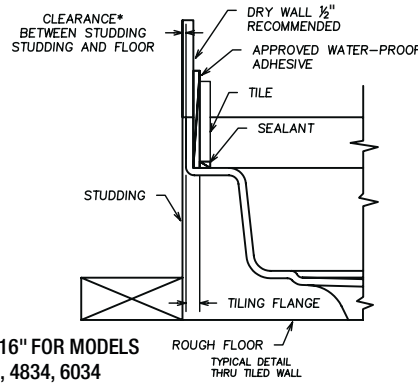

*1/4" TO 5/16" FOR MODELS
3232, 3636, 4834, 6034
1/8" TO 3/16" FOR ALL
OTHER MODELS