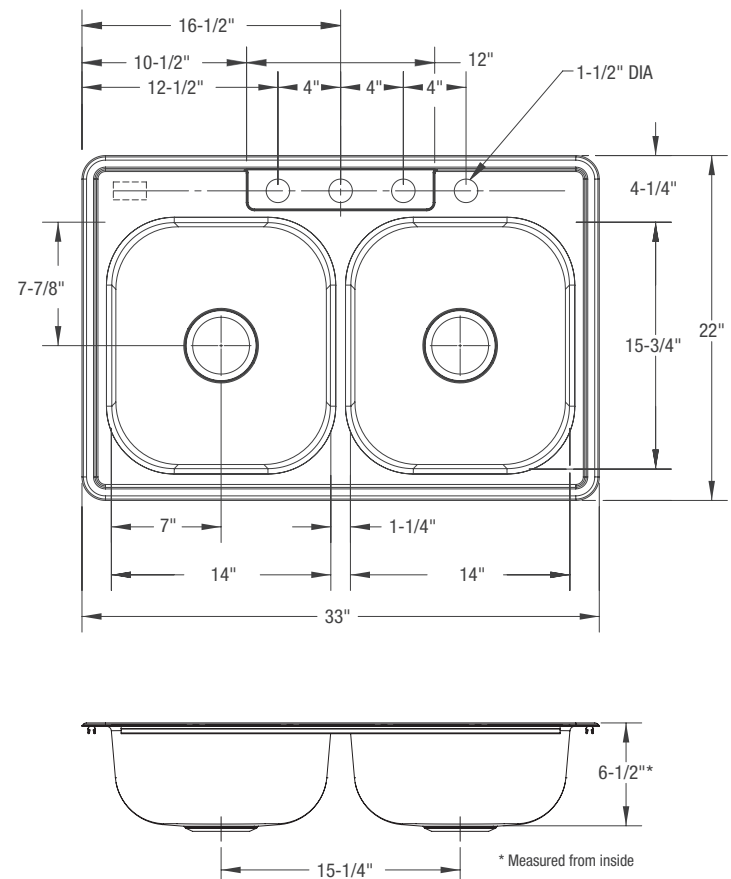

Specifications

PFSR332265

Stainless Steel Sinks Bealeton Series

Product Features

- Stainless steel double-bowl sink
- Self-rimming
- Sink clips included
- Available with 3 or 4 faucet holes
- 22 gauge
- Includes sound deadening pads for sound reduction and insulation

General Specifications

- Overall Size: 33" x 22"
- Bowl Size: 14" x 15-3/4"
- Bowl Depth: 6-9/16"
- Drain Diameter: 3-1/2"
- Minimum Cabinet Size: 36"

Model Numbers

PFSR3322653 33" x 22" 3H 6-9/16" 22 GA 2B SS SINK

PFSR3322654 33" x 22" 4H 6-9/16" 22 GA 2B SS SINK

Available Parts

PFG1112 Sink basin grid

PFSR3322654

Product Specifications

Warranty and Codes

These PROFLO stainless steel sinks carry a limited lifetime warranty. In an effort to continually improve our products, we will make design changes from time to time. We reserve the right to ship newly designed product to fill any order unless it is agreed in writing to do otherwise.