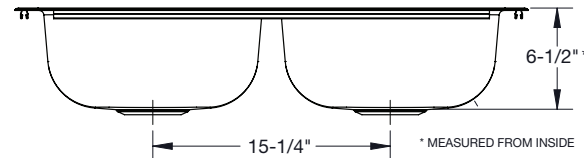

Warranty and Codes

PROFLO stainless steel sinks carry a 2- year limited warranty. In an effort to continually improve our products, we will make design changes from time to time. We reserve the right to ship newly designed product to fill any order unless it is agreed in writing to do otherwise.

These products meet or exceed ASME/ANSI A112.19.3m.

Distributed Exclusively by Ferguson and Wolseley Canada