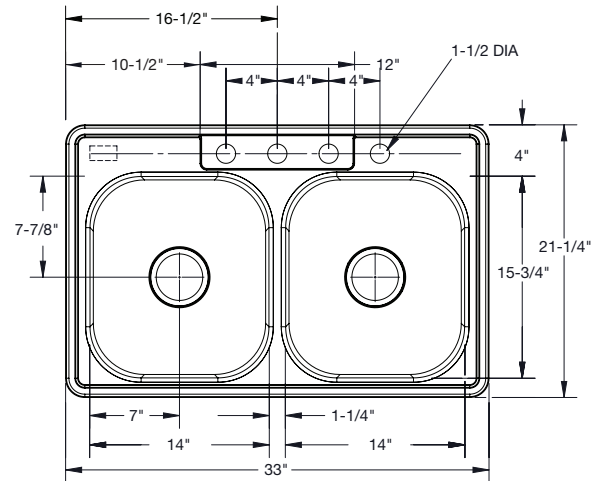

PFSR332165 Series

Stainless Steel Sinks

Product Features

- Stainless steel double bowl sink
- Self-rimming
- Sink clips included for countertops up to 3/4" thick
- Available with 3 or 4 faucet holes
- 22 gauge
- Overall size 33" x 21-1/4"
- Bowl size 14" x 15-3/4"
- Bowl depth 6-1/2"
- Drain diameter 3-1/2"
- Minimum cabinet size 36"
- Under spray coating and pads for sound deadening and insulation
- ADA compliant when installed to ADA guidelines

PFSR3321654

Model Numbers

- | | |
|-------------|----------------------------------|
| PFSR3321653 | 33X21 3H 6-1/2" 22 GA 2B SS SINK |
| PFSR3321654 | 33X21 4H 6-1/2" 22 GA 2B SS SINK |

Product Specifications

PFSR3321653

PFSR3321654

Available Parts

- | | |
|---------|---|
| PFCLIP | Box of 10 clips for self rimming sinks for countertops up to 1-1/2" thick |
| PF61112 | Sink basin grid |

Warranty and Codes

PROFLO stainless steel sinks carry a 2- year limited warranty. In an effort to continually improve our products, we will make design changes from time to time. We reserve the right to ship newly designed product to fill any order unless it is agreed in writing to do otherwise.