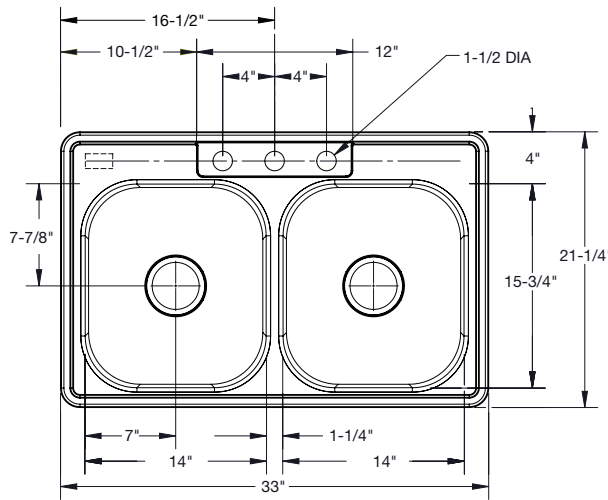

PFSR332165 Series

Stainless Steel Sinks

Product Features

- Stainless steel double bowl sink
- Self-rimming
- Sink clips included for countertops up to 3/4" thick
- Available with 3 or 4 faucet holes
- 22 gauge
- Overall size 33" x 21-1/4"
- Bowl size 14" x 15-3/4"
- Bowl depth 6-1/2"
- Drain diameter 3-1/2"
- Minimum cabinet size 36"
- Under spray coating and pads for sound deadening and insulation
- ADA compliant when installed to ADA guidelines

PFSR3321654

Model Numbers

- | | |
|-------------|----------------------------------|
| PFSR3321653 | 33X21 3H 6-1/2" 22 GA 2B SS SINK |
| PFSR3321654 | 33X21 4H 6-1/2" 22 GA 2B SS SINK |

Product Specifications

PFSR3321653

PFSR3321654

Available Parts

- | | |
|---------|---|
| PFCLIP | Box of 10 clips for self rimming sinks for countertops up to 1-1/2" thick |
| PF61112 | Sink basin grid |

Warranty and Codes

PROFLO stainless steel sinks carry a 2- year limited warranty. In an effort to continually improve our products, we will make design changes from time to time. We reserve the right to ship newly designed product to fill any order unless it is agreed in writing to do otherwise.