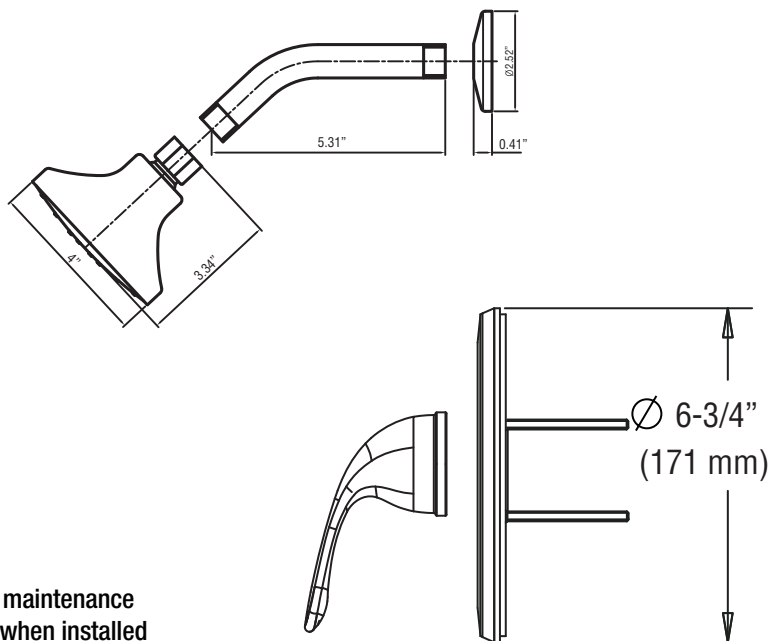

Warranty and Codes

This product comes complete with installation, operating, care and maintenance instructions. This PROFLO faucet carries a limited lifetime warranty when installed in residential applications. The warranty is five years in commercial applications. This product meets ASME: A112.18.1.

Distributed Exclusively by Ferguson and Wolseley Canada