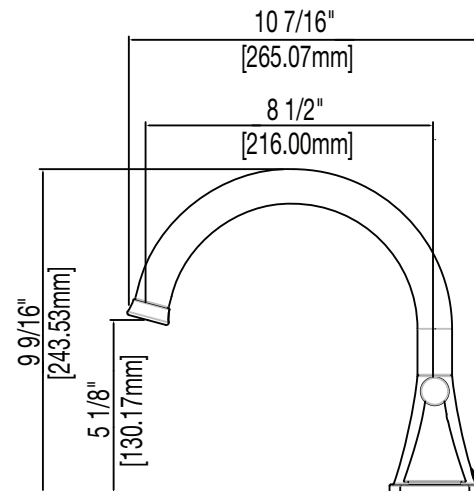

PF2870

PROFLO

Two Handle Roman Tub Faucet

Product Features

- 8" – 16" installation
- Flow rate: 7.5 gpm
- Metal lever handles
- Ceramic disc cartridges
- Trim kit only - requires rough-in PF674163
- 1/2" IPS connections
- Brass construction
- Meets ANSI:A112.18.1M
- NSF 61 compliant
- cUPC/IAPMO Listed

PF2870CP

Model Numbers

| | |
|------------------|-------------------|
| PF2870CP | chrome |
| PF2870BN | brushed nickel |
| PF2870ORB | oil rubbed bronze |

Product Specifications

Required Accessories

| | |
|-----------------|----------------|
| PF674163 | Rough-in valve |
|-----------------|----------------|