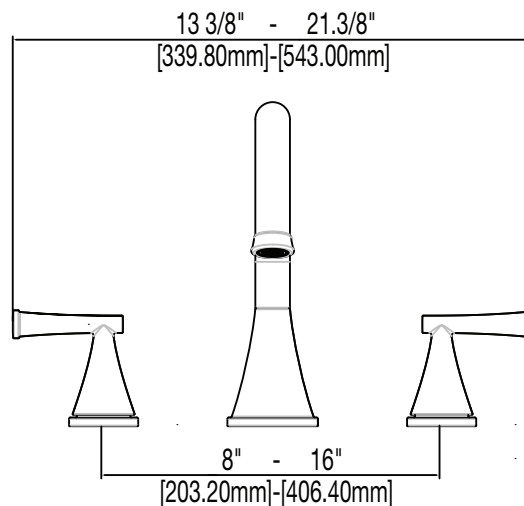

Product Specifications

Required Accessories

PF674163	Rough-in valve

Available Parts

PF3207027HWTY	Replacement Cartridge HOT
PF3207027CWTY	Replacement Cartridge COLD

Warranty and Codes

This product comes complete with installation, operating, care and maintenance instructions. This PROFLO faucet carries a limited lifetime warranty when installed in residential applications. The warranty is five years in commercial applications. This product meets ANSI: A112.18.1M.