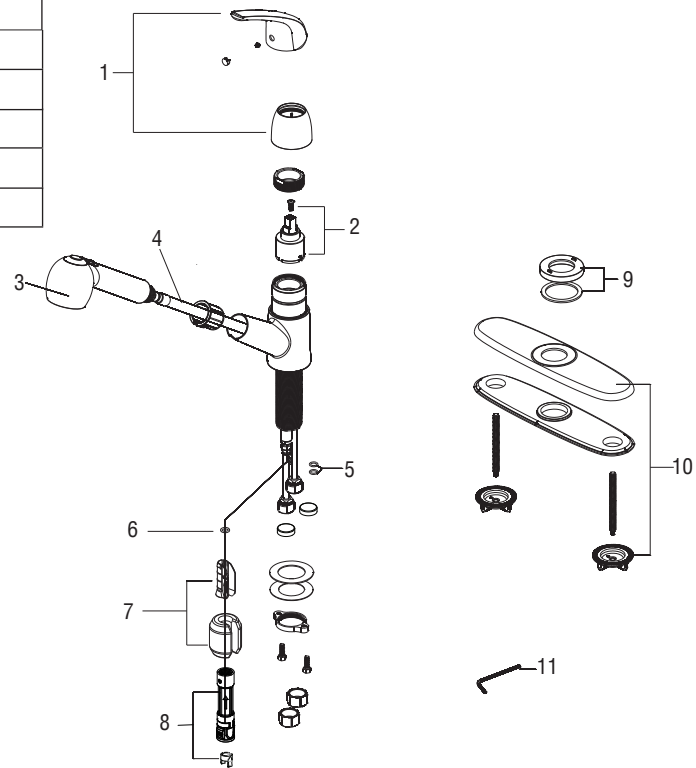

PFXC5150CP

Warranty and Codes

This product comes complete with installation, operating, care and maintenance instructions. This PROFLO faucet carries a limited lifetime warranty when installed in residential applications. The warranty is five years in commercial applications. This product meets: ASME A112.1 8.1. *Compliant with lead content requirements of California AB1953

PROFLO.COM