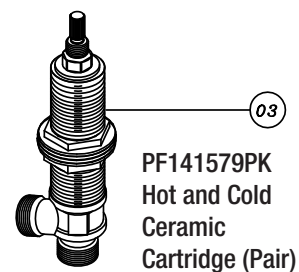

Roman Tub Faucet

PFLL5001M

PFLL5001MCP

Replacement Parts

PF141579PK Hot and Cold Ceramic Disc Cartridge (Pair)

Warranty and Codes

This product comes complete with installation, operating, care and maintenance instructions. All PROFLO faucets carry a limited lifetime warranty. This product meets ANSI: A112.18.1M.