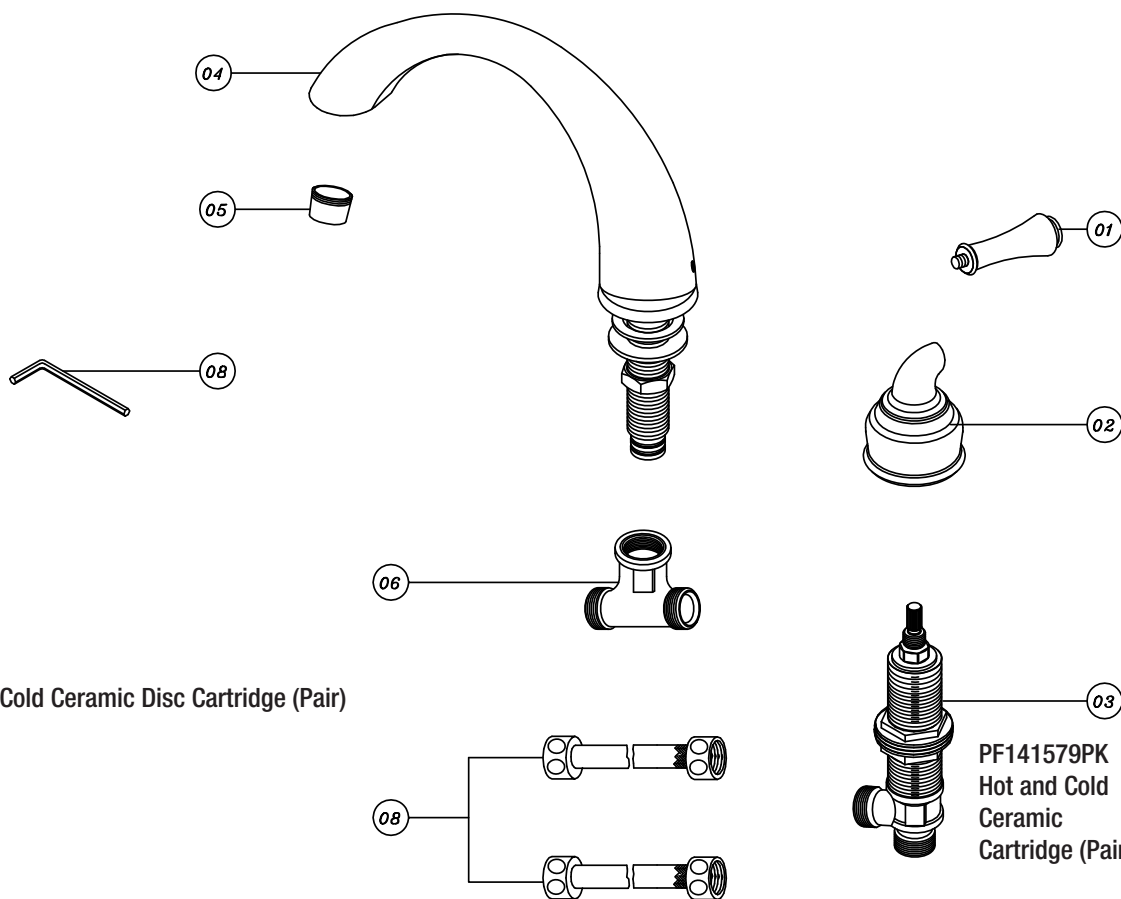

Roman Tub Faucet

PFLL5001M

PFLL5001MCP

Replacement Parts

PF141579PK Hot and Cold Ceramic Disc Cartridge (Pair)

Warranty and Codes

This product comes complete with installation, operating, care and maintenance instructions. All PROFLO faucets carry a limited lifetime warranty. This product meets ANSI: A112.18.1M.