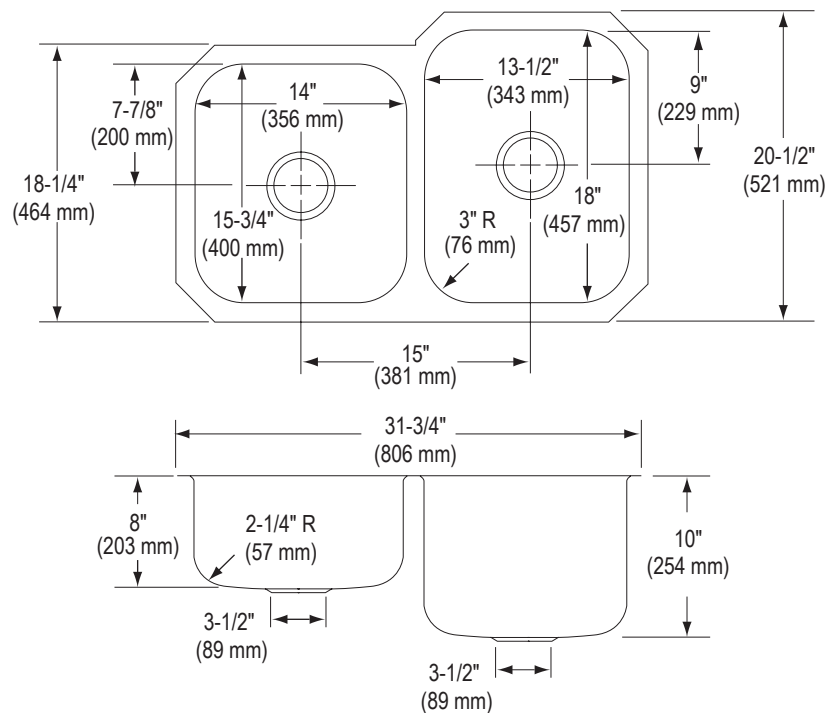

Product Specifications

Warranty and Codes

These PROFLO stainless steel sinks carry a limited lifetime warranty. In an effort to continually improve our products, we will make design changes from time to time. We reserve the right to ship newly designed product to fill any order unless it is agreed in writing to do otherwise.

Sink complies with ASME A112.19.3-2008 CSA B45.4-08.