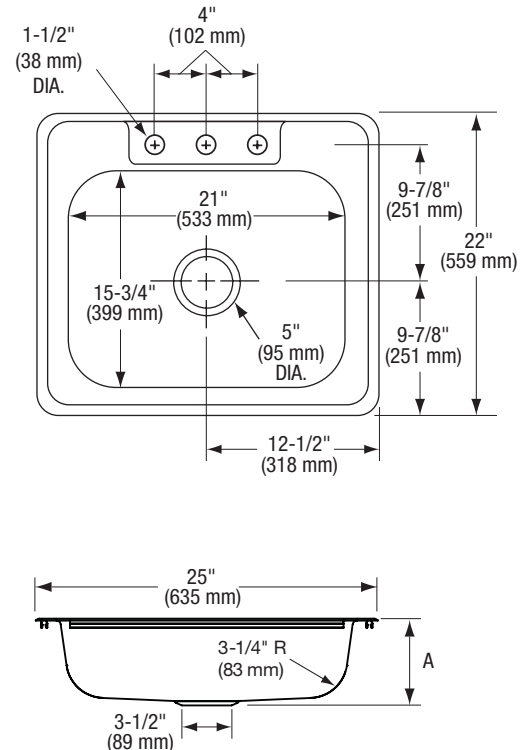

Specifications

PFSR2522

Stainless Steel Sinks Bealeton Series

Product Features

- Stainless steel single-bowl sink
- Self-rimming
- Sink clips included for countertops up to 3/4" thick
- Available with single hole, 3 or 4 faucet holes
- 20 or 22 gauge
- Includes sound deadening pads for sound reduction and insulation
- DXF cutout file available from ferguson.com/proflo

General Specifications

- Overall Size: 25" x 22"
- Bowl Size: 21" x 15-3/4"
- Bowl Depth: 6-1/8" or 7-1/8"
- Drain Diameter: 3-1/2"
- Minimum Cabinet: size 30"

Model Numbers

PFSR252263	25" x 22" 3H 6.0 22 GA 1B SS SINK ADA compliant
PFSR252264	25" x 22" 4H 6.0 22 GA 1B SS SINK ADA compliant
PFSR252271	25" x 22" 1H 6.0 20 GA 1B SS SINK
PFSR252273	25" x 22" 3H 7.0 20 GA 1B SS SINK
PFSR252274	25" x 22" 4H 7.0 20 GA 1B SS SINK
PFSR252283	25x22 3H 8.0 20 GA 1B SS Sink
PFSR252284	25x22 4H 8.0 20 GA 1B SS Sink

MODEL	DEPTH "A"	
	IN	MM
PFSR25226	6-1/8"	154 mm
PFSR25227	7-1/8"	179 mm
PFSR25228	8-1/8"	205 mm

PFSR252274

Product Specifications

* All measurements are nominal. Please verify before actual installation.