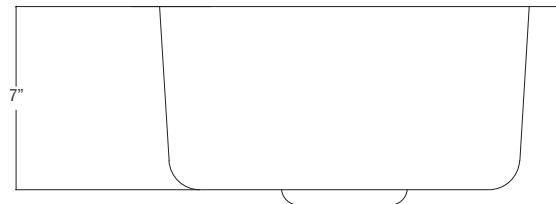

Warranty and Codes

This PROFLO stainless steel sink carries a limited lifetime warranty. In an effort to continually improve our products, we will make design changes from time to time. We reserve the right to ship newly designed product to fill any order unless it is agreed in writing to do otherwise.

These products meet or exceed ASME/ANSI A112.19.3m.