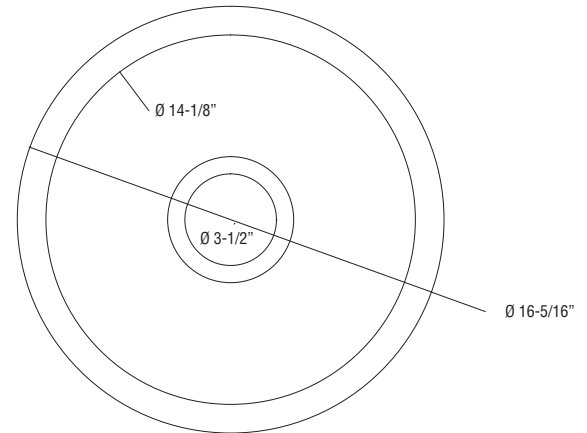

Product Specifications