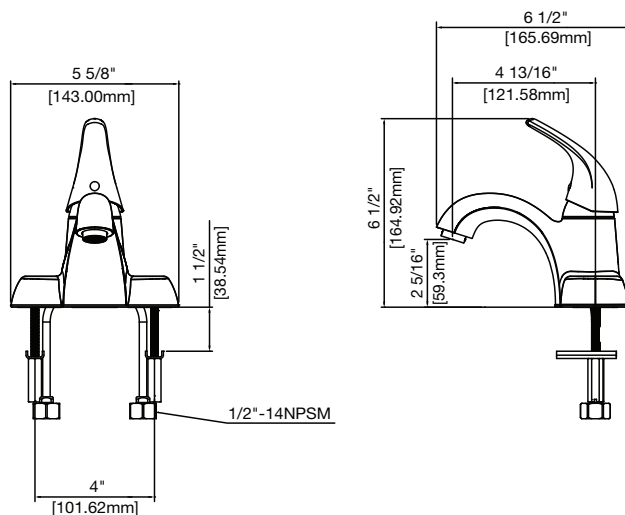

Product Specifications