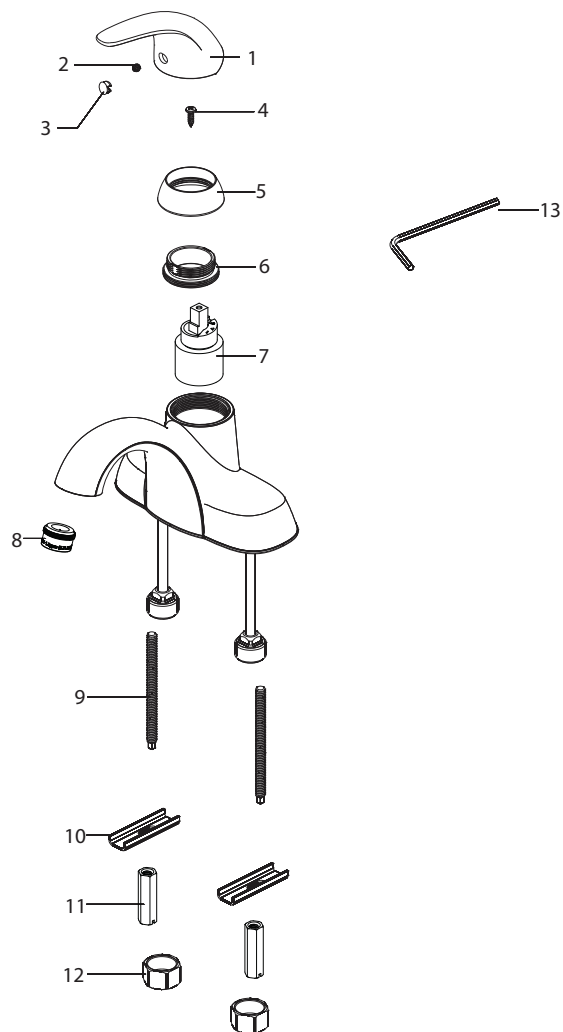

Parts Breakdown SINGLE HANDLE LAVATORY FAUCET

PFWS4744

PFWS4744CP

Model Numbers

PFWS4744CP chrome
PFWS4744BN brushed nickel

*** Specify Finish**

No.	Item	Part Number
1	Handle	RP13240*
2	Set Screw	RP50002
3	Index	RP10006
4	Screw	RP50136
5	Cap	RP80271*
6	Bonnet	RP70339
7	Cartridge	RP20045 PF32067417WTY
8	Aerator	RP30113*
9	Bolt	RP50071
10	Washer	RP64083
11	Nut	RP56083
12	Coupling Nut	RP56002
13	2.5mm Hex Allen Wrench	RP70221