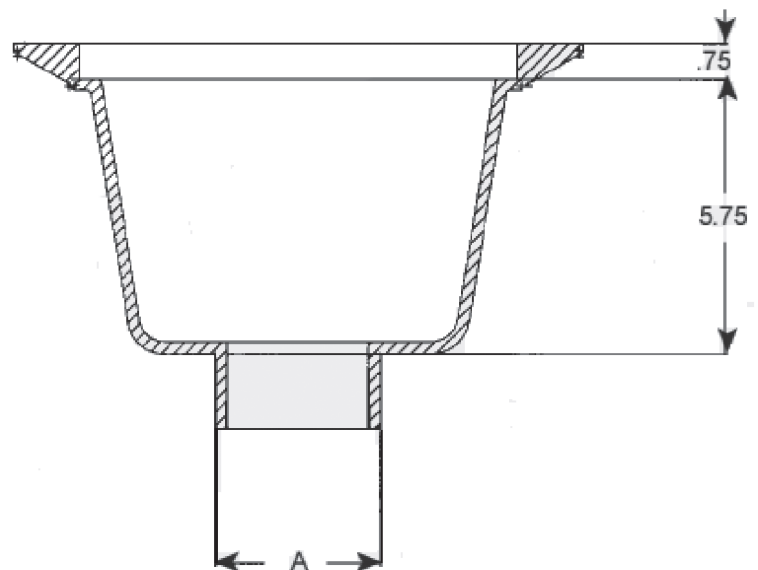

PVC Floor Sinks

Product Features

- General service drainage
- Commercial applications
- For light traffic areas
- Can withstand water temperatures up to 160°F

Model Numbers

	A
PF42855	2.00" spigot
PF42856	3.00" spigot
PF42857	4.00" spigot

PF42855

Available Grates

- PF42858 - Full Grate
- PF42895 - Half Grate
- PF42896 - Three Quarter Grate

Top View

Warranty and Codes

This PROFLO product carries a 1-year limited warranty. All Dimensions and Materials meet ASTM D2665. Made in the USA