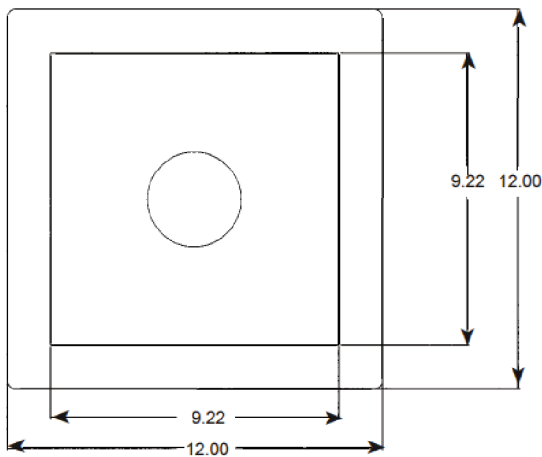

PVC Floor Sinks

Product Features

- General service drainage
- Commercial applications
- For light traffic areas
- Can withstand water temperatures up to 160°F

Model Numbers

	A
PF42855	2.00" spigot
PF42856	3.00" spigot
PF42857	4.00" spigot

PF42855

Available Grates

- PF42858 - Full Grate
- PF42895 - Half Grate
- PF42896 - Three Quarter Grate

Top View

Warranty and Codes

This PROFLO product carries a 1-year limited warranty. All Dimensions and Materials meet ASTM D2665. Made in the USA