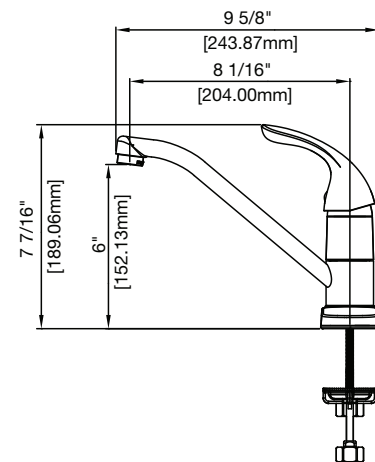

PFXC3101 PFXC4101

SINGLE HANDLE KITCHEN FAUCET

Product Features

- Ceramic disc cartridge
- Metal handle
- Without side sprayer
- 3-hole sink with 8" on-center installation
- Max. flow rate: 1.5 GPM at 60 PSI

PFXC3101CP

Model Numbers

PFXC3101CP chrome
PFXC4101BN brushed nickel

Product Specifications

Available Parts

PF3357061 Cartridge

Warranty and Codes

This product comes complete with installation, operating, care and maintenance instructions. This PROFLO faucet carries a limited lifetime warranty when installed in residential applications. The warranty is five years in commercial applications. This product meets ANSI: A112.18.1M. *Compliant with lead content requirements of California AB 1953.