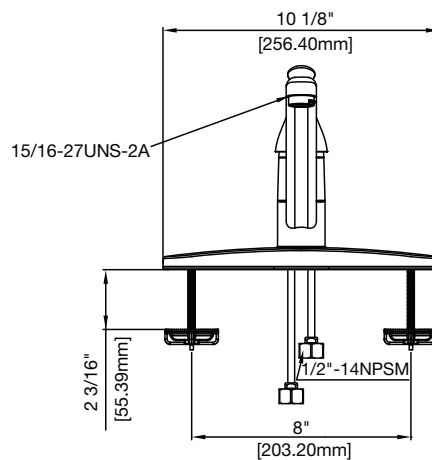

Product Specifications

Available Parts

PF3357061 Cartridge

Warranty and Codes

This product comes complete with installation, operating, care and maintenance instructions. This PROFLO faucet carries a limited lifetime warranty when installed in residential applications. The warranty is five years in commercial applications. This product meets ANSI: A112.18.1M. *Compliant with lead content requirements of California AB 1953.

Distributed Exclusively by Ferguson and Wolseley Canada