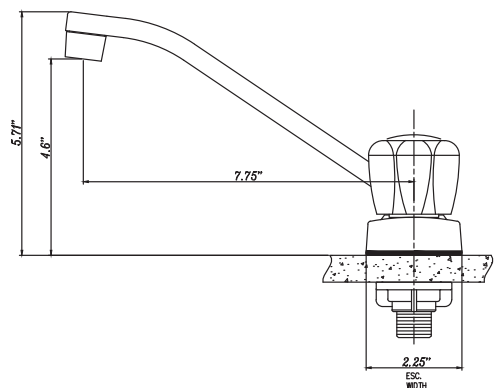

Warranty and Codes

This product comes complete with installation, operating, care and maintenance instructions. This PROFLO faucet carries a 5-year limited warranty. This product meets ANSI: A112.18.1M. Compliant with lead content requirements of California AB 1953 and Vermont S.152.