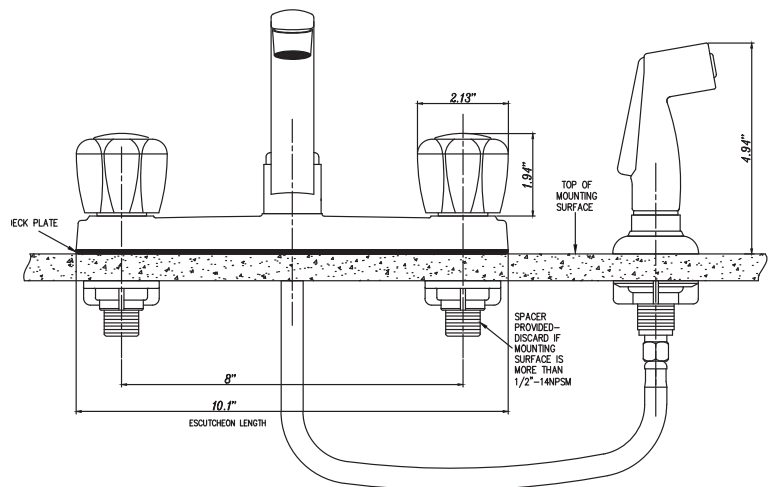

PFXC2012A

Low Lead Two Handle Kitchen Faucets

Product Features

- Washerless design
- Copper waterways with metal housing
- Acrylic handles
- 8" centerset
- NSF-61 compliant
- 1.75 GPM CALGREEN Compliant

Product Specifications

Available Parts

- PF141191PK.....Seat and spring set (2 each)
- PF141192PK.....Hot cartridge
- PF141199PK.....Cold cartridge
- PF141342PK.....Hot acrylic handle
- PF141392PK.....Cold acrylic handle
- PF141344PK.....Hot and cold button set
- PF143128PK.....Chrome 2.0 GPM female aerator
- PF143129PK.....Chrome 1.5 GPM female aerator
- PFX4LAVEXT.....Thick deck mounting kit

Warranty and Codes

This product comes complete with installation, operating, care and maintenance instructions. This PROFLO faucet carries a 5-year limited warranty. This product meets ANSI: A112.18.1M. Compliant with lead content requirements of California AB 1953 and Vermont S.152.

Distributed Exclusively by Ferguson and Wolseley Canada