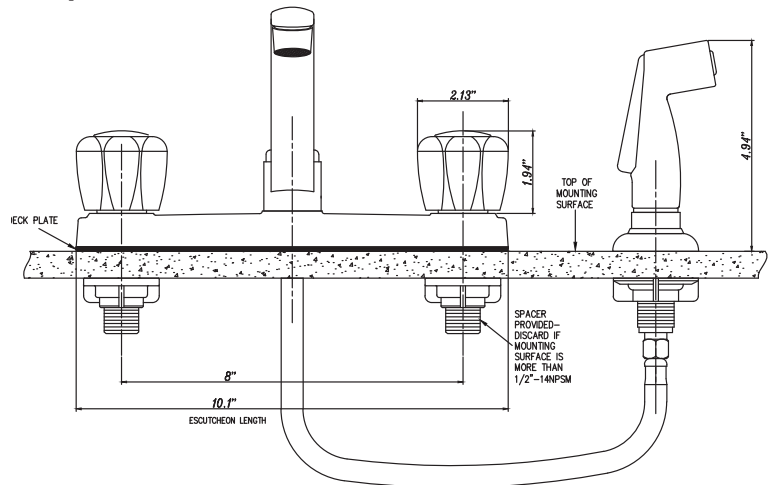

PFLLC2012A

Two Handle Kitchen Faucets

Product Features

- Washerless design
- Copper waterways with metal housing
- Acrylic handles
- 8" centerset
- NSF-61 compliant
- 1.75 GPM CALGREEN Compliant

← PF4LAVEXTWT thick deck mounting kit

PFLLC2012A

Product Specifications

Available Parts

- PF141191PK.....Seat and spring set (2 each)
- PF141192PK.....Hot cartridge
- PF141199PK.....Cold cartridge
- PF141342PK.....Hot acrylic handle
- PF141392PK.....Cold acrylic handle
- PF141344PK.....Hot and cold button set
- PF143128PK.....Chrome 2.0 GPM female aerator
- PF143129PK.....Chrome 1.5 GPM female aerator
- PFX4LAVEXT.....Thick deck mounting kit