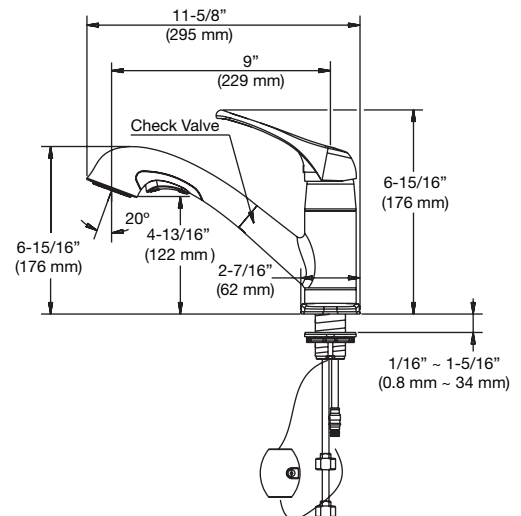

Product Specification

Warranty and Codes

This product comes complete with installation, operating, care and maintenance instructions. This PROFLO faucet carries a limited lifetime warranty when installed in residential applications. The warranty is five years in commercial applications. This product meets ANSI: A112.18.1M.

*Compliant with lead content requirements of US Senate Bill S.3874