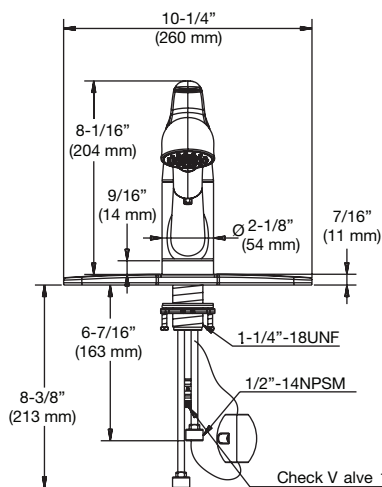

Product Specification

Warranty and Codes

This product comes complete with installation, operating, care and maintenance instructions. This PROFLO faucet carries a limited lifetime warranty when installed in residential applications. The warranty is five years in commercial applications. This product meets ANSI: A112.18.1M.

*Compliant with lead content requirements of US Senate Bill S.3874