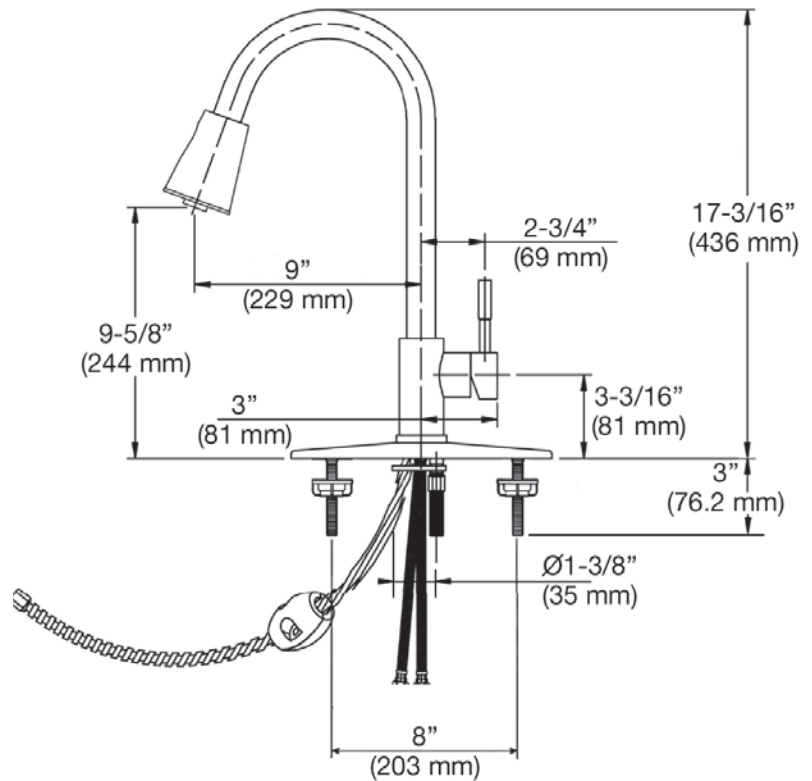

PFXC8011

Single Handle Kitchen Faucet with Pull Down Spray

Product Features

- 1 or 3 hole installation
- Flow rate: 1.5 GPM
- Metal lever handle
- Ceramic disc cartridge
- 2 function sprayhead
- Optional Deck Plate Included
- Max deck thickness for 1 hole: 2-1/8" For 3 hole: 1-3/8"
- 3/8" comp braided connectors
- Brass construction
- Meets ANSI:A112.18.1M
- NSF 61 compliant
- cUPC/IAPMO Listed

PFXC8011CP

Product Specifications

Model Numbers

- PFXC8011CP** chrome
- PFXC8011BN** brushed nickel

Available Parts

- Cartridge PFC141715
- Sprayhead PFC141479CP
- Sprayhead PFC141479BN
- Sprayhead hose PF141486

Warranty and Codes

This product comes complete with installation, operating, care and maintenance instructions. This PROFLO faucet carries a limited life time warranty. This product meets ANSI: A112.18.1M. *Compliant with lead content requirements of US Senate Bill S.3874.