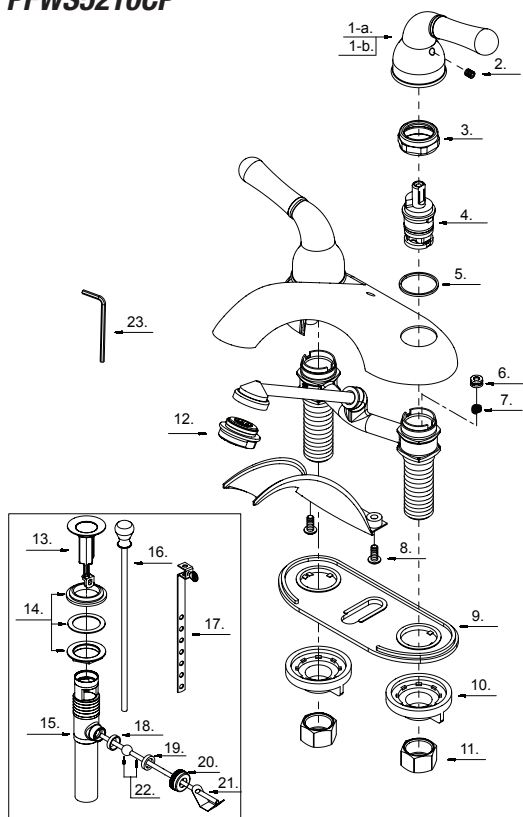

Parts Breakdown

Lavatory Faucet 4" Two Handle

PFWS5210

PFWS5210CP

Parts for CP/BN/RB

No.	Part Name	Part No.
1-a	Metal handle - cold	A662507C
1-b	Metal handle - hot	A662507H
2	Screw (M5 * 6 mm L)	A008103
3	Retainer nut	A016002
4	Cartridge	PFA66D091N
5	Washer	A016002
6	Seat	A101000N
7	Spring	A005000
8	Screw (3/16" - 24 * 7/16" L)	A008083
9	Putty plate	A011038NF
10	Locking nut	A009007
11	Coupling nut	A009016
12	Aerator	A500219N
13	Pop-up plunger assembly	A663121
14	Washer and nut	A663122
15	Pop-up body	A605222
16	Lift rod	A025015
17	Lift rod strap	A663521
18	Washer (inner)	A200109
19	Washer (outer)	A200009
20	Ball nut	A009063
21	Spring clip	A120030
22	Ball rod (6 - 5/ 16 L)	A026004
23	Hex wrench (H 2.5 * 19 L mm * 53 L mm)	A031000