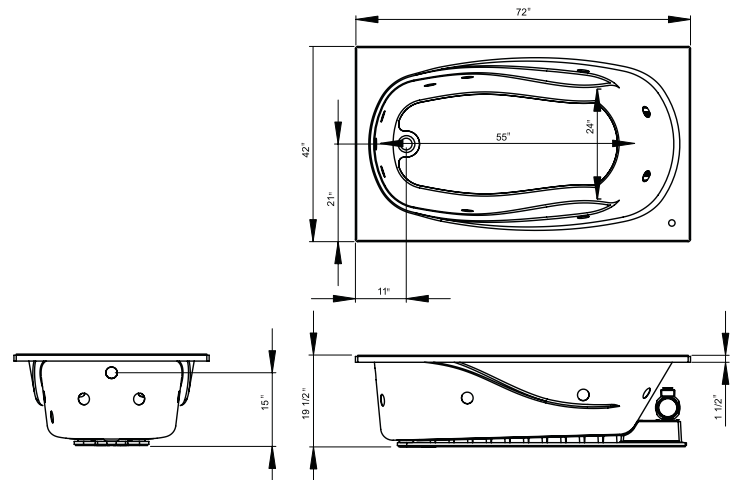

Product Specifications

Construction

This PROFLO Whirlpool is constructed of the highest-grade acrylic and reinforcement composites available. The plumbing system utilizes high-pressure air and waterway tubing and each joint is solvent welded and pressure tested. Each unit is leveled and performance tested before leaving the factory.

NOTE: All dimensions and specifications are nominal and may vary $\pm 1/4$ ". Use actual products for accuracy in critical situations.