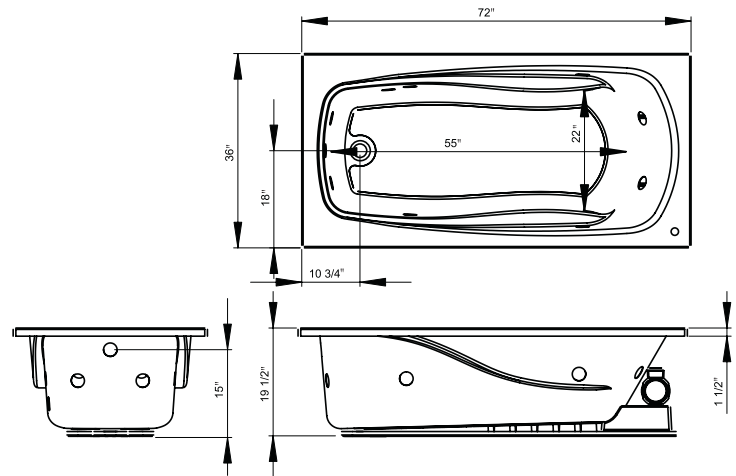

Product Specifications

Construction

This PROFLO Whirlpool is constructed of the highest-grade acrylic and reinforcement composites available. The plumbing system utilizes high-pressure air and waterway tubing and each joint is solvent welded and pressure tested. Each unit is leveled and performance tested before leaving the factory.

NOTE: All dimensions and specifications are nominal and may vary $\pm 1/4$ ". Use actual products for accuracy in critical situations.