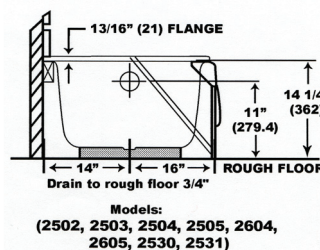

## Product Features

- Enameled steel bathtub with sloping back support
- 60" x 30" x 14-1/4"
- 60" x 30" x 16-1/4" AFR
- Foam bottom support pad
- Durabrace™ diagonal brace
- Full length tile flange with continuous corners for watertight integrity
- Standard and above floor rough-in
- High gloss, stain resistant porcelain finish
- Available non-skid or plain bottom
- True above floor rough-in
- 39 gallon total capacity

## Model Numbers

- PFB6602** 60" x 30" x 14-1/4" bathtub RH non-skid
- PFB6603** 60" x 30" x 14-1/4" bathtub LH non-skid
- PFB6612** 60" x 30" x 16-1/4" bathtub RH above floor RI
- PFB6613** 60" x 30" x 16-1/4" bathtub LH above floor RI
- PFB6702** 60" x 30" x 14-1/4" bathtub RH plain bottom
- PFB6703** 60" x 30" x 14-1/4" bathtub LH plain bottom
- PFB6912** 60" x 30" x 16-1/4" bathtub RH above floor RI plain bottom
- PFB6913** 60" x 30" x 16-1/4" bathtub LH above floor RI plain bottom

## Product Specifications

**PFB6602, PFB6603, PFB6702, PFB6803**

**Standard rough-in**

**PFB6612, PFB6613, PFB6912, PFB6913**

**Above floor rough-in**

NOTE: All dimensions and specifications are nominal and may vary  $\pm \frac{1}{4}$ ". Use actual products for accuracy in critical situations.