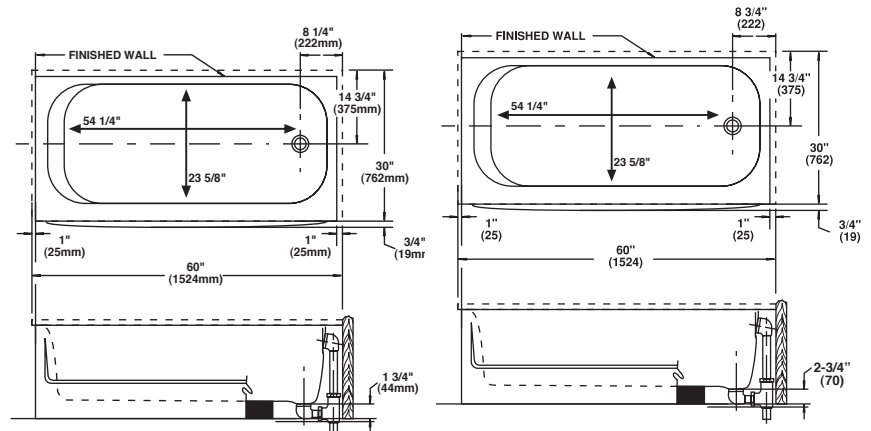

Enameled Steel

Soaking Tubs

60" x 30"

Product Features

- Enameled steel bathtub with sloping back support
- 60" x 30" x 14-1/4"
- 60" x 30" x 16-1/4" AFR
- Foam bottom support pad
- Durabrace™ diagonal brace
- Full length tile flange with continuous corners for watertight integrity
- Standard and above floor rough-in
- High gloss, stain resistant porcelain finish
- Available non-skid or plain bottom
- True above floor rough-in
- 39 gallon total capacity

Color Palette

- White
- Almond
- Biscuit
- Bone

Model Numbers

- **PFB6602** 60" x 30" x 14-1/4" bathtub RH non-skid
- **PFB6603** 60" x 30" x 14-1/4" bathtub LH non-skid
- **PFB6612** 60" x 30" x 16-1/4" bathtub RH above floor RI
- **PFB6613** 60" x 30" x 16-1/4" bathtub LH above floor RI
- **PFB6702** 60" x 30" x 14-1/4" bathtub RH plain bottom
- **PFB6703** 60" x 30" x 14-1/4" bathtub LH plain bottom
- **PFB6912** 60" x 30" x 16-1/4" bathtub RH above floor RI plain bottom
- **PFB6913** 60" x 30" x 16-1/4" bathtub LH above floor RI plain bottom

Product Specifications

PFB6602, PFB6603, PFB6702, PFB6803

Standard rough-in

PFB6612, PFB6613, PFB6912, PFB6913

Above floor rough-in

Warranty and Codes

These products come complete with installation, operating, care and maintenance instructions. All PROFLO fixtures carry a 1-year limited warranty. These products meet or exceed ASME/ANSI A112.19.4M.

NOTE: All dimensions and specifications are nominal and may vary $\pm \frac{1}{4}$ ". Use actual products for accuracy in critical situations.