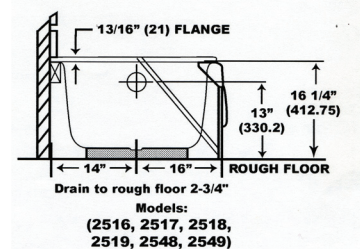

## Product Features

- Enameled steel bathtub with sloping back support
- 60" x 30" x 14-1/4"
- 60" x 30" x 16-1/4" AFR
- Foam bottom support pad
- Durabrace™ diagonal brace
- Full length tile flange with continuous corners for watertight integrity
- Standard and above floor rough-in
- High gloss, stain resistant porcelain finish
- Available non-skid or plain bottom
- True above floor rough-in
- 39 gallon total capacity

## Model Numbers

- PFB6602** 60" x 30" x 14-1/4" bathtub RH non-skid
- PFB6603** 60" x 30" x 14-1/4" bathtub LH non-skid
- PFB6612** 60" x 30" x 16-1/4" bathtub RH above floor RI
- PFB6613** 60" x 30" x 16-1/4" bathtub LH above floor RI
- PFB6702** 60" x 30" x 14-1/4" bathtub RH plain bottom
- PFB6703** 60" x 30" x 14-1/4" bathtub LH plain bottom
- PFB6912** 60" x 30" x 16-1/4" bathtub RH above floor RI plain bottom
- PFB6913** 60" x 30" x 16-1/4" bathtub LH above floor RI plain bottom

## Product Specifications

**PFB6602, PFB6603, PFB6702, PFB6803**

**Standard rough-in**

**PFB6612, PFB6613, PFB6912, PFB6913**

**Above floor rough-in**

NOTE: All dimensions and specifications are nominal and may vary  $\pm \frac{1}{4}$ ". Use actual products for accuracy in critical situations.