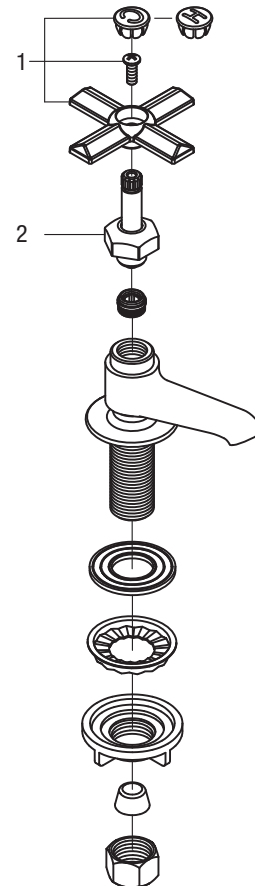

PFX300

BASIN FAUCET

Model Numbers

PFX300 Chrome

PFX300

NO.		Part & Code	Material
1	Handle	OBPF74020316826*	Zinc
2	Stem	OBPF24981279621	Low-lead brass

* Specify Finish

Warranty and Codes

This product comes complete with installation, operating, care and maintenance instructions. This PROFLO faucet carries a limited lifetime warranty when installed in residential applications. The warranty is five years in commercial applications. This product meets ASME: A112.18.1.