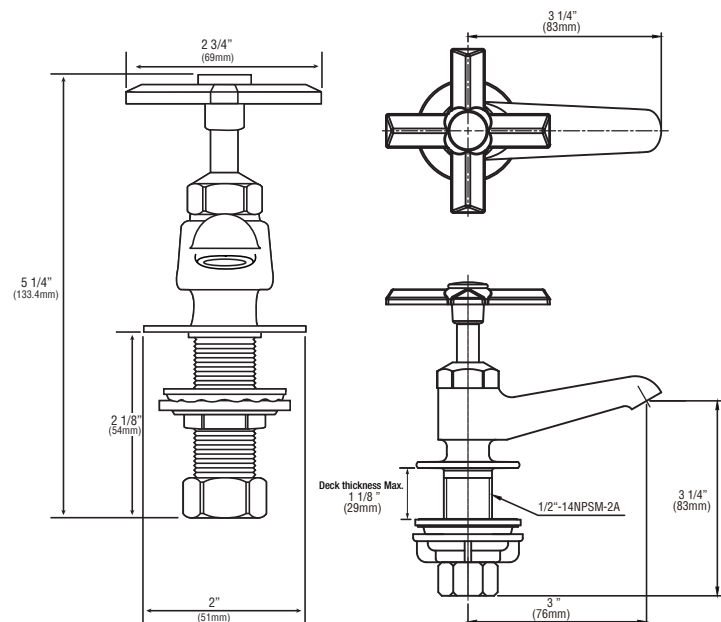

Product Specifications

Warranty and Codes

This product comes complete with installation, operating, care and maintenance instructions. This PROFLO faucet carries a limited lifetime warranty when installed in residential applications. The warranty is five years in commercial applications. This product meets ASME: A112.18.1