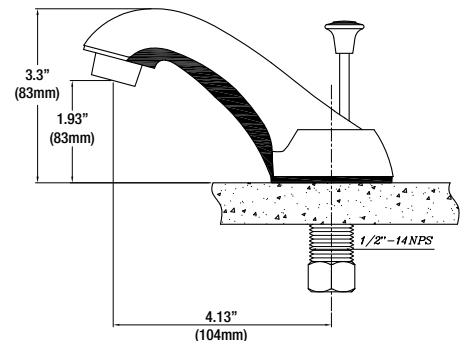

Warranty and Codes

This product comes complete with installation, operating, care and maintenance instructions. This PROFLO faucet carries a limited lifetime warranty. This product meets ANSI: A112.18.1M. *Compliant with lead content requirements of California AB 1953 & Vermont S.152.