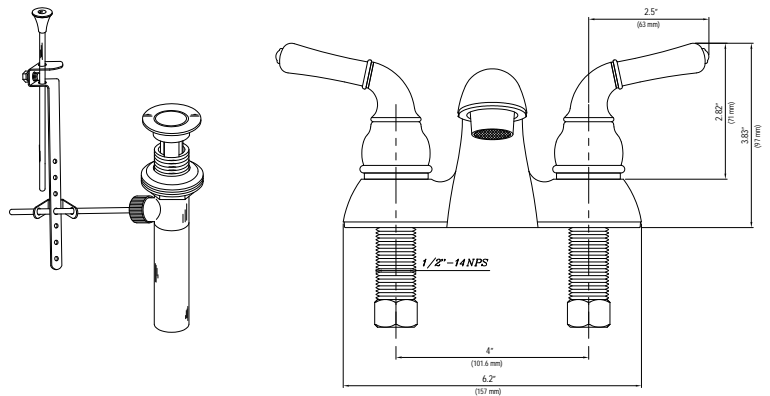

PFWS1212M

Water Saving Lavatory Faucet Two Handle

Product Features

- 1/4 turn design with ceramic disc cartridge
- Decorative style lever handles
- ADA compliant metal handles
- Metal pop-up
- 4" Centerset
- 1.5 GPM water saving aerator
- EPA WaterSense approved
- Meets ANSI: A112.18.1M
- NSF-61 compliant

PFWS1212MCP

Model Numbers

- PFWS1212MCP - Chrome
- PFWS1212MBN - Brushed Nickel

Product Specifications

Available Parts

- | | |
|------------|----------------------------------------------|
| PF141556PK | Hot Ceramic Cartridge |
| PF141557PK | Cold Ceramic Cartridge |
| PF141567PK | Chrome Decorative Lever Handle Insert (pair) |
| PFBPUCP | Chrome Pop-up Drain Assembly |