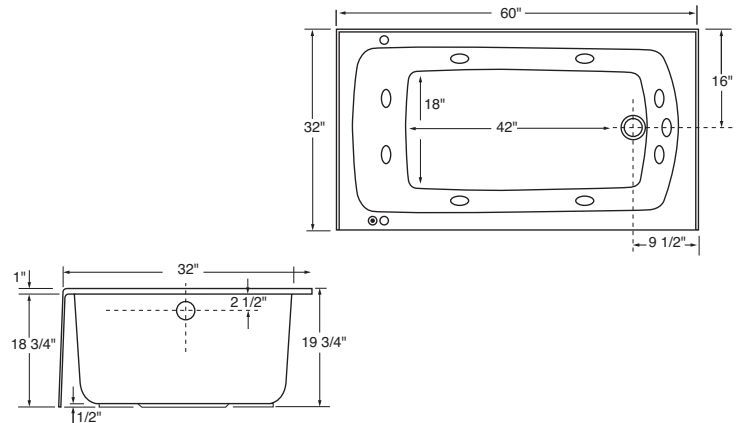

Product Specifications

Construction

This PROFLO Whirlpool is constructed of the highest-grade acrylic and reinforcement composites available. The plumbing system utilizes high-pressure air and waterway tubing and each joint is solvent welded and pressure tested. Each unit is leveled and performance tested before leaving the factory.

NOTE: All dimensions and specifications are nominal and may vary $\pm 1/4$ ". Use actual products for accuracy in critical situations.

LUCITE®
The source of inspiration