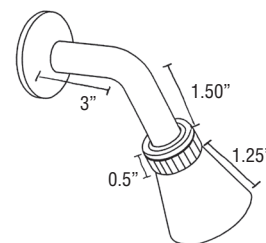

### Product Features

- Washerless two valve type with brass body
- 8" rigid valve
- Clear acrylic knob handles
- Showerhead, arm & flange
- IPS ports

### Model Numbers

PFLL42SA Chrome, without tub spout

PFLL42SA

#### Available Parts

PF141579PK	Pair of cartridges (hot & cold)
PF141191PK	Seat and spring set (2 each)
PF141192PK	Hot cartridge
PF141199PK	Cold cartridge
PF141342PK	Hot acrylic handle
PF141392PK	Cold acrylic handle
PF141344PK	Hot and cold button set
PF1095	Chrome die cast diverter tub spout with 1/2" IPS connector
PFS40	Chrome 6" shower arm
PFS41	Chrome 8" shower arm
PFS42	Chrome shower arm flange
PF110100	Plastic chrome plated shower head
PF1096	Chrome die cast diverter tub spout with 1/2" CTS slip fit connector