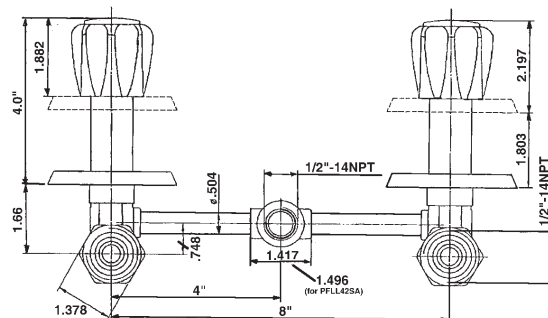

Warranty and Codes

This product comes complete with installation, operating, care and maintenance instructions. This PROFLO faucet carries a limited lifetime warranty when installed in residential applications. The warranty is five years in commercial applications. This product meets ANSI: A112.18.1M