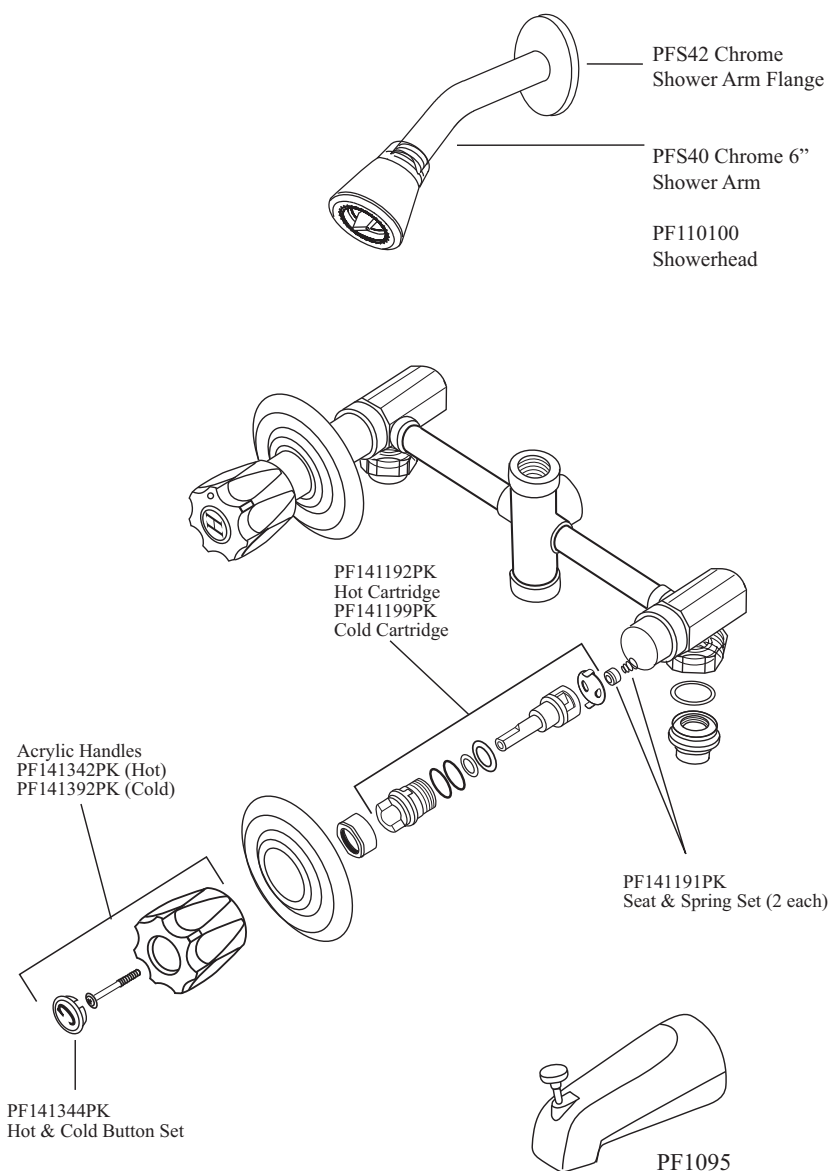

Parts Breakdown

# Conventional Two Handle Tub / Shower & Shower Faucet

PFLL42SA, PFLL42A

**PFLL42SA, PFLL42A  
(Shower only)**

## Warranty and Codes

This product comes complete with installation, operating, care and maintenance instructions. All PROFLO faucets carry a 1- year limited warranty. This product meets ANSI: A112.18.1M.