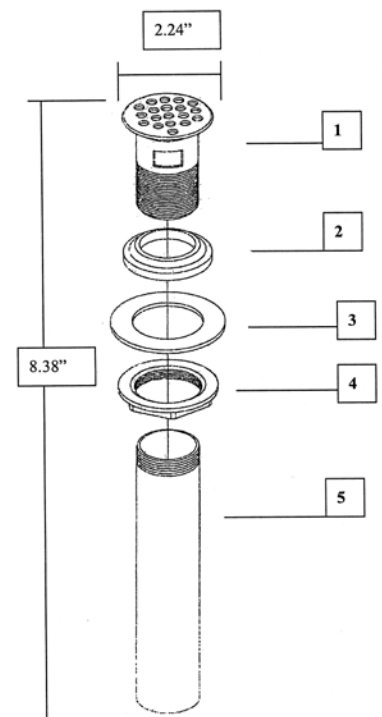

PFGD100

Lavatory Grid Drain

Product Features

- Heavy duty cast brass
- Chrome plated
- Open grid
- 17 Gauge 1-1/4" x 6" tailpiece

PFGD100

Parts

No.	Description	Material
1	Grid	Brass
2	Washer	Rubber
3	Washer	Paper
4	Nut	Brass
5	Tube	Brass

Product Specifications

* All measurements are nominal. Please verify before actual installation.

Warranty and Codes

This PROFLO product carries a 1-year limited warranty. This product meets ANSI: A112.18.2-2005/CSA B125.2-05.