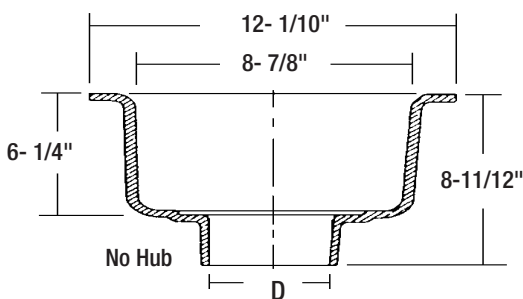

Cast Iron No Hub

Warranty and Codes

This PROFLO product carries a 1-year limited warranty.

Distributed Exclusively by Ferguson and Wolsley Canada
© 2019 Ferguson Enterprises, Inc.

CAP 2019/01