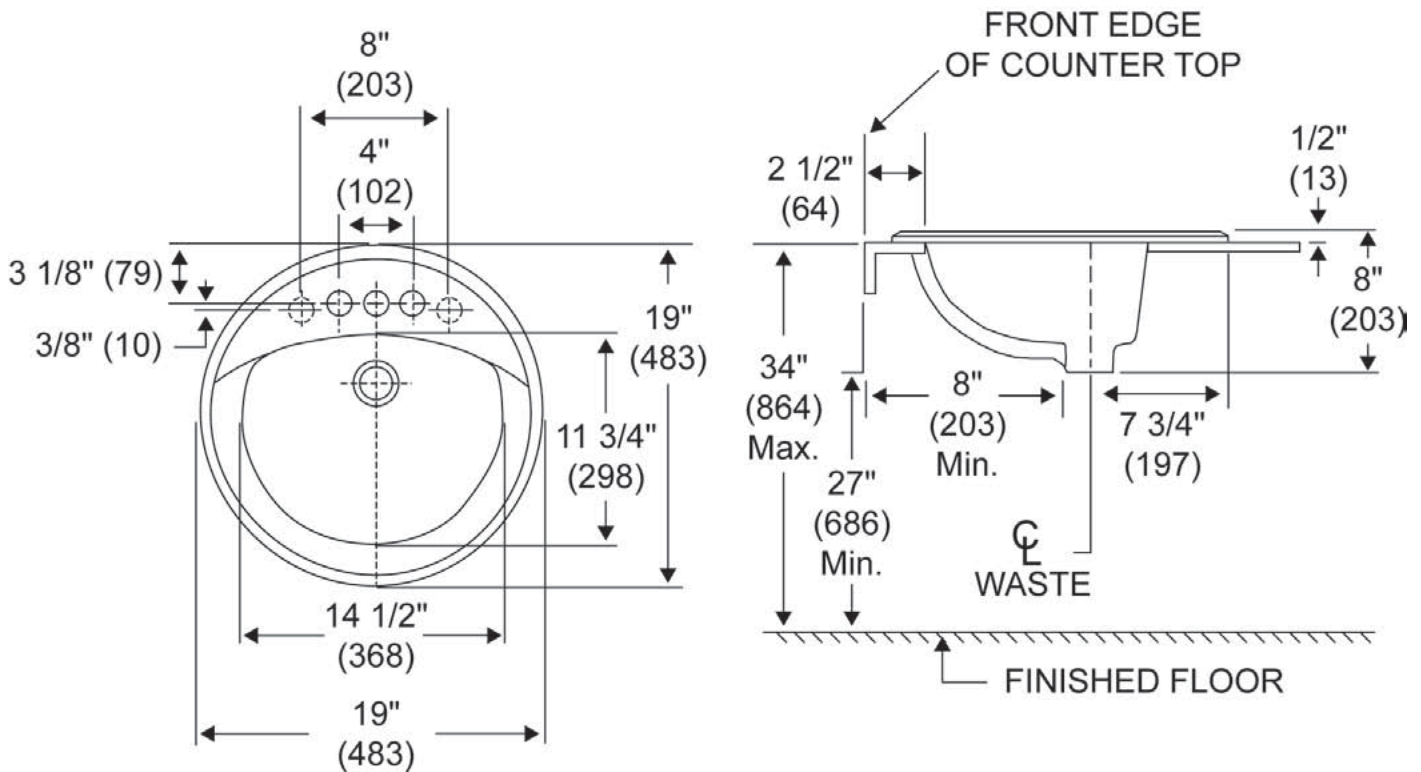

PF191R / PF194R / PF198R

Drop-in Lavatory Vitreous China - 19" Round

Product Features

- Vitreous china
- Self-rimming lavatory
- Concealed front overflow drain
- Available single hole, 4CC or 8CC
- Can be mounted for ADA installation

PF194R

Codes and Standards

- ADA
- IAPMO/UPC
- ASME/ANSI A112.19.2M
- CSA B45

Specified Model

Model	Model Description	Color Finishes
PF191R	PF191R countertop lav 19" round 1 hole	<input type="radio"/> White
PF194R	PF194R countertop lav 19" round 4"CC	<input type="radio"/> White <input type="radio"/> Biscuit
PF198R	PF198R countertop lav 19" round 8"CC	<input type="radio"/> White <input type="radio"/> Biscuit

PF191R / PF194R / PF198R

Drop-in Lavatory Vitreous China - 19" Round

Product Specification:

The self-rimming lavatory shall be 19" round. Lavatory shall be made of vitreous china. Lavatory shall have 8" centers (PF198R), 4" centers (PF194R), or single hole (PF191R). Lavatory shall include overflow.