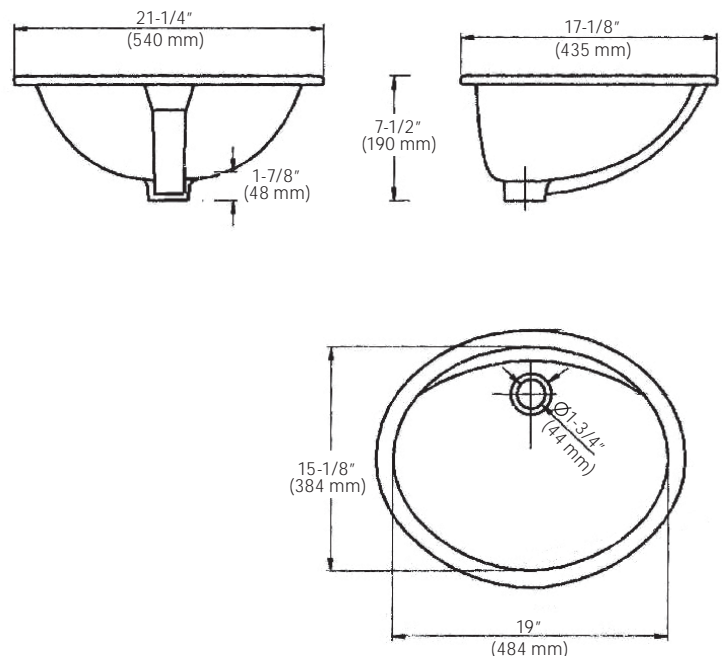

Product Specifications

Warranty and Codes

These products come complete with installation, operating, care and maintenance instructions. All PROFLO fixtures carry a 1- year limited warranty. These products meet or exceed ASME/ANSI A112.19.2M. In an effort to continually improve our products, we will make design changes from time to time. We reserve the right to ship newly designed product to fill any order unless we agree in writing to do otherwise.

Distributed Exclusively by Ferguson and Wolseley Canada