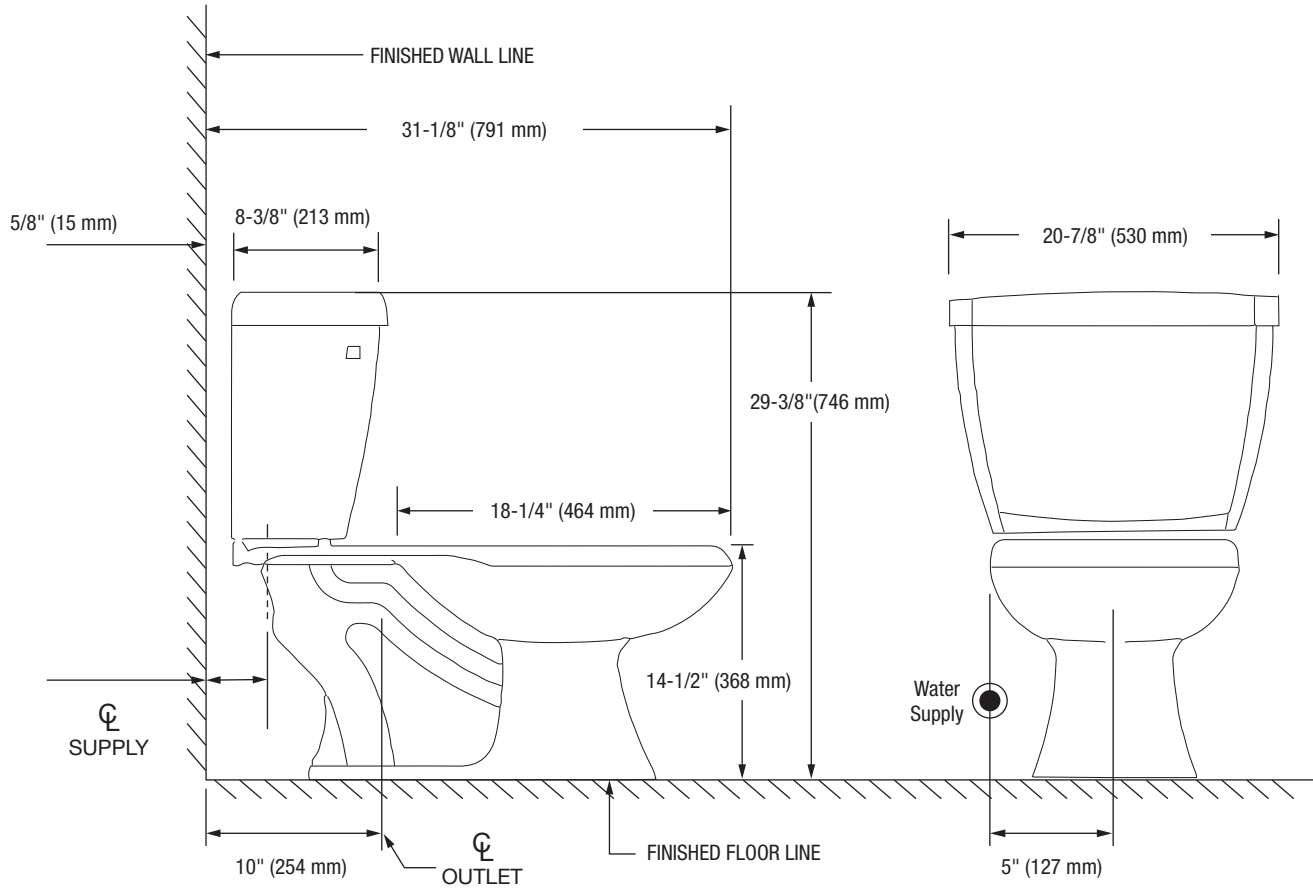

### Product Features

- 1.0 GPF
- Pressure Assist Equipped with EcoFlush Pressure Assist System
- Vitreous China
- 14-1/2" Elongated Bowl
- Rough-in: 10"
- Flush Valve: 3"
- Trapway: 2" Fully Glazed
- Water Spot: 13-1/2" x 11"
- Side Mounted Chrome Trip Lever
- Sanitary bar on bowl for easy cleaning
- Quick connect, three-bolt tank-to-bowl installation

#### Bowl

**PF1601PAWH** Elongated Bowl - 14-1/2"

This product comes complete with installation, operating, care and maintenance instructions. All PROFLO fixtures carry a lifetime limited warranty on the vitreous china and a 5-year limited warranty on the fittings. Visit [ferguson.com](http://ferguson.com) for detailed warranty information.

# Two-Piece Elongated Toilet

Note: All dimensions and specifications are nominal and may vary: Dimensions of 8" and greater have a tolerance of +3%. Dimensions less than 8" have a tolerance of +5%.

Gilpin

# Two-Piece Elongated Toilet

Note: All dimensions and specifications are nominal and may vary: Dimensions of 8" and greater have a tolerance of +3%. Dimensions less than 8" have a tolerance of +5%.