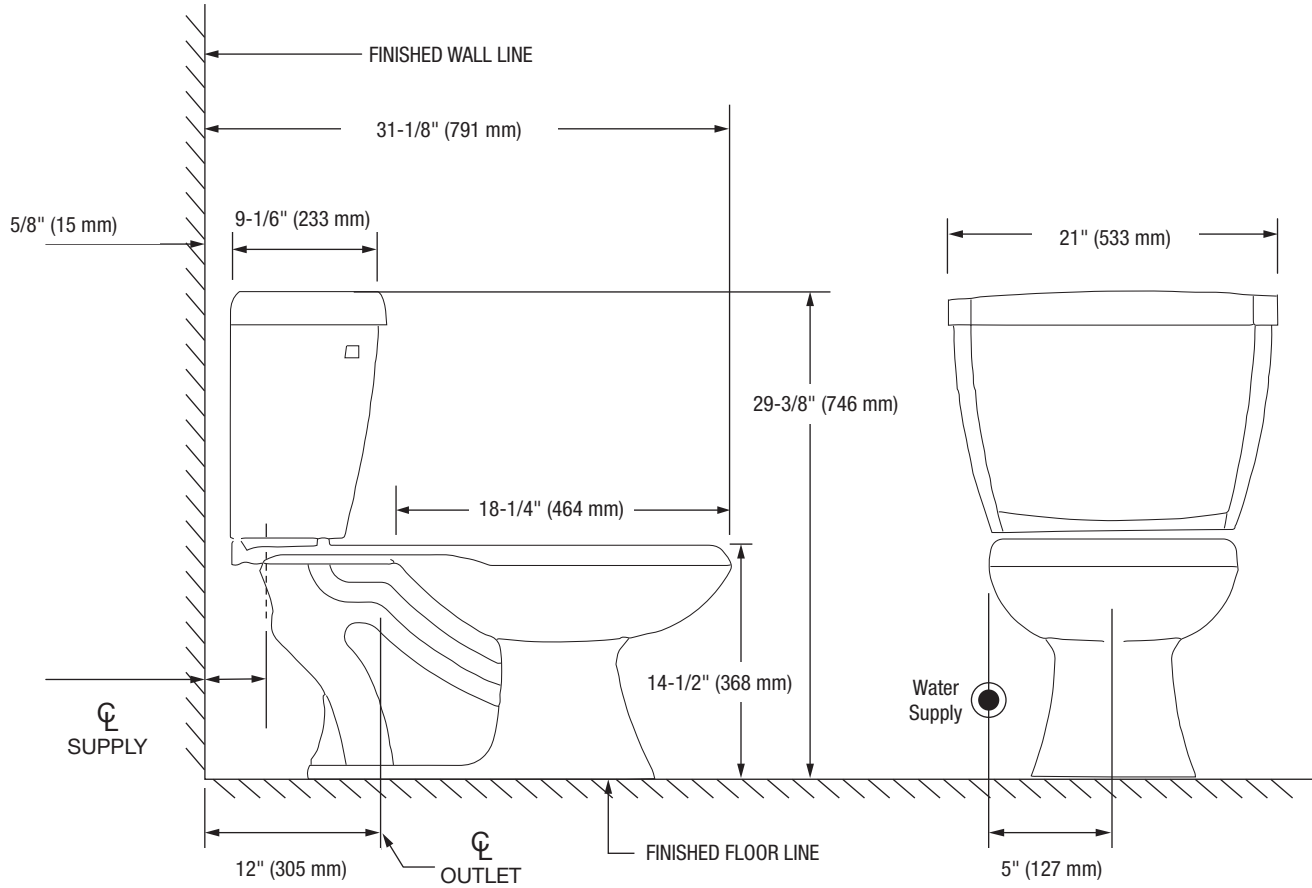

# Two-Piece Elongated Toilet

Note: All dimensions and specifications are nominal and may vary: Dimensions of 8" and greater have a tolerance of +3%. Dimensions less than 8" have a tolerance of +5%.

Gilpin

### Product Features

- 1.0 GPF
- Pressure Assist Equipped with EcoFlush Pressure Assist System
- Vitreous China
- 14-1/2" Elongated Bowl
- Rough-in: 12"
- Flush Valve: 3"
- Trapway: 2" Fully Glazed
- Water Spot: 13-1/2" x 11"
- Side Mounted Chrome Trip Lever
- Sanitary bar on bowl for easy cleaning
- Quick connect, three-bolt tank-to-bowl installation

#### Bowl

- PF1601PAWH** Elongated Bowl - 14-1/2"

This product comes complete with installation, operating, care and maintenance instructions. All PROFLO fixtures carry a lifetime limited warranty on the vitreous china and a 5-year limited warranty on the fittings. Visit [ferguson.com](http://ferguson.com) for detailed warranty information.

# Two-Piece Elongated Toilet

Note: All dimensions and specifications are nominal and may vary: Dimensions of 8" and greater have a tolerance of +3%. Dimensions less than 8" have a tolerance of +5%.