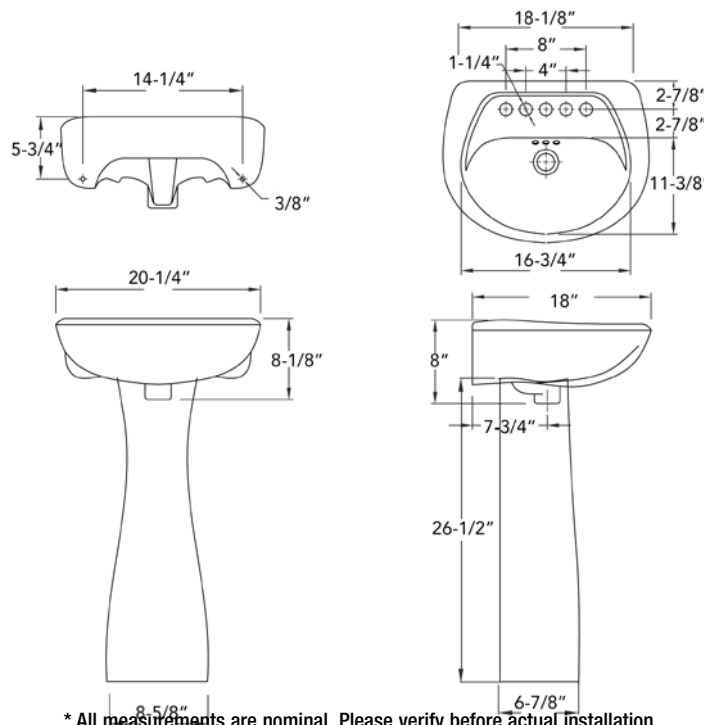

### Product Features

- Vitreous china
- 20" x 18"
- Available 4 CC or 8 CC
- Pedestal conceals all plumbing
- Integral self-draining faucet deck
- High gloss and stain resistant surface
- Mounting bracket included

### Model Numbers

PF5004WH	20" X 18" 4CC VC Ped Lav Only - WH
PF5004BS	20" X 18" 4CC VC Ped Lav Only - BS
PF5008WH	20" X 18" 8CC VC Ped Lav Only - WH
PF5008BS	20" X 18" 8CC VC Ped Lav Only - BS
PF1045WH	Ped Only F/5004 & 5008 Lav - WH
PF1045BS	Ped Only F/5004 & 5008 Lav - BS

### Product Specifications

\* All measurements are nominal. Please verify before actual installation.