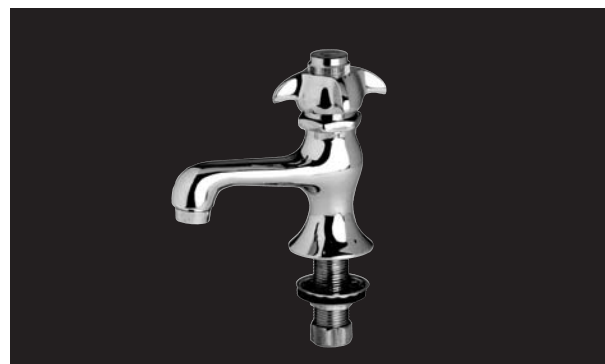

PF750

Utility Faucet

Product Features

- Chrome plated brass
- Aerator included with 2.0 gpm
- Heavy duty
- Self-closing basin

General Specifications

- Meets ANSI: A112.18.1M
- NSF-61 compliant
- UPC/IAPMO listed
- Solid brass waterways
- Renewable seats and stems
- Polished chrome finish