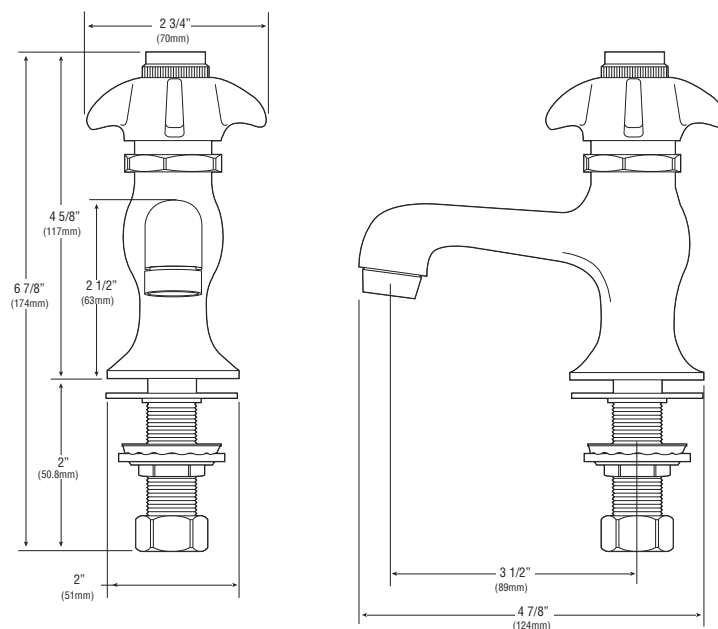

Product Specifications

Warranty and Codes

This PROFLO product comes complete with installation, operating, care and maintenance instructions. This product carries a 1-year limited warranty. This product meets ANSI: A112.18.1M.