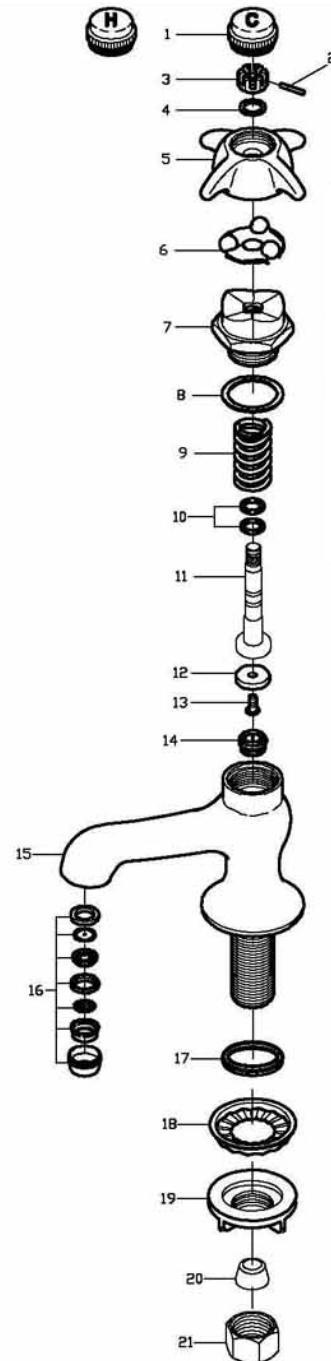

# Laundry Tray Faucet

PF750

PF750

ITEM	DESCRIPTION
1	Brass Handle Cap
2	Brass Pin
3	Brass Adjustable Nut
4	Brass Washer
5	Brass Handle
6	Brass Bearings
7	Brass Centerpiece
8	Nylon Ring
9	SS Spring
10	Rubber O-ring
11	Brass Stem
12	Seat Washer
13	Brass Seat Washer Screw
14	Bronze Seat
15	Brass Body
16	Aerator
17	Washer
18	Steel Crowfoot washer
19	Locknut
20	Taper Seat Washer
21	Brass Nut