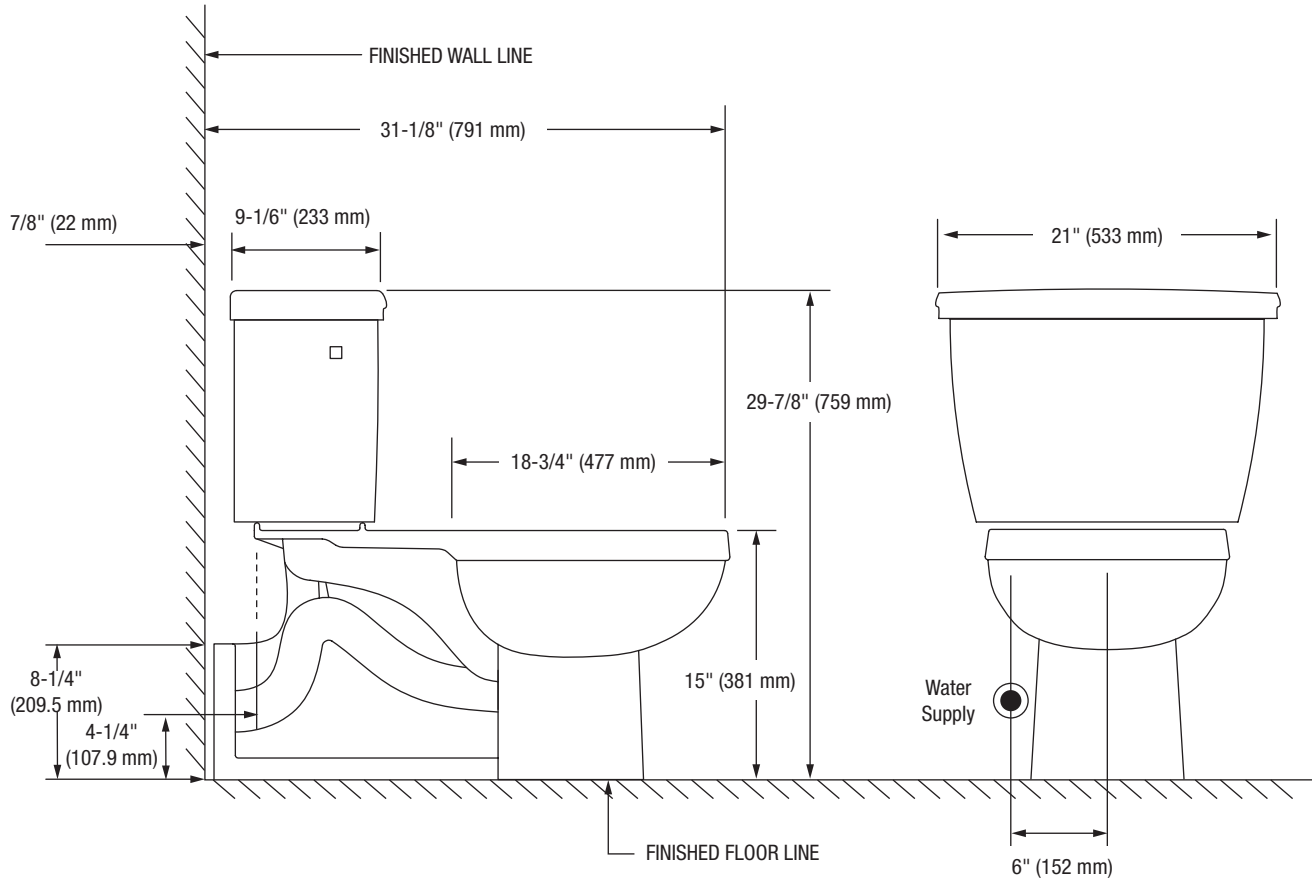

Gilpin

Two-Piece Elongated Rear Outlet Toilet

Product Features

- 1.0 GPF
- Pressure Assist Equipped with EcoFlush Pressure Assist System
- Vitreous China
- 15" Floor Mount, Rear Outlet Elongated Bowl
- Rough-in: 4-1/2"
- Flush Valve: 3"
- Trapway: 2" Fully Glazed
- Water Spot: 12-1/4" x 9-5/8"
- Side Mounted Chrome Trip Lever
- Sanitary bar on bowl for easy cleaning
- Quick connect, three-bolt tank-to-bowl installation

Available Colors: White (WH)

Tank

- PF1612PAWHA 12" Rough-in Tank
- PF1612PARWHA 12" Rough-in Right Hand Tank
- PF1612PALWHA 12" Rough-in Tank with Locking Lid

Bowl

- PF1605PAWH Elongated, Floor Mounted, Back-outlet Bowl - 15"

Gilpin

Two-Piece Elongated Rear Outlet Toilet

Note: All dimensions and specifications are nominal and may vary: Dimensions of 8" and greater have a tolerance of +3%. Dimensions less than 8" have a tolerance of +5%.