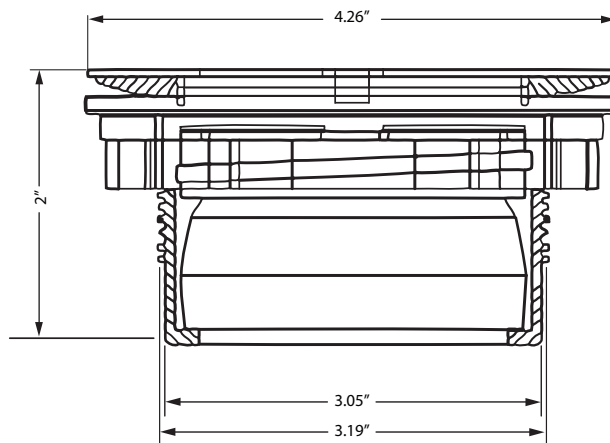

Product Specification

Warranty and Codes

This PROFLO product carries a 1-year limited warranty.