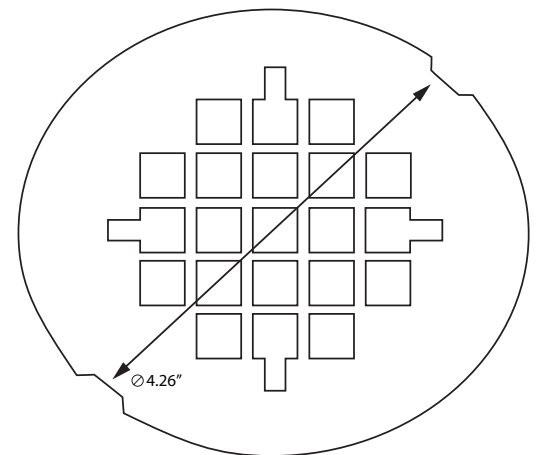

Product Specification

Warranty and Codes

This PROFLO product carries a 1-year limited warranty.