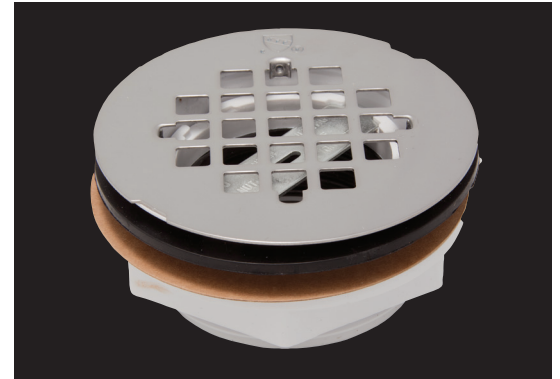

# Shower Drain

### Product Features

- 4-1/4" Stainless Steel Strainer

CAUTION: DO NOT USE OIL-BASED PUTTY WITH PLASTIC DRAINS

### Model Numbers

**PF101PNC**    2" PVC No Caulk Shower Drain

**PF101PNC**