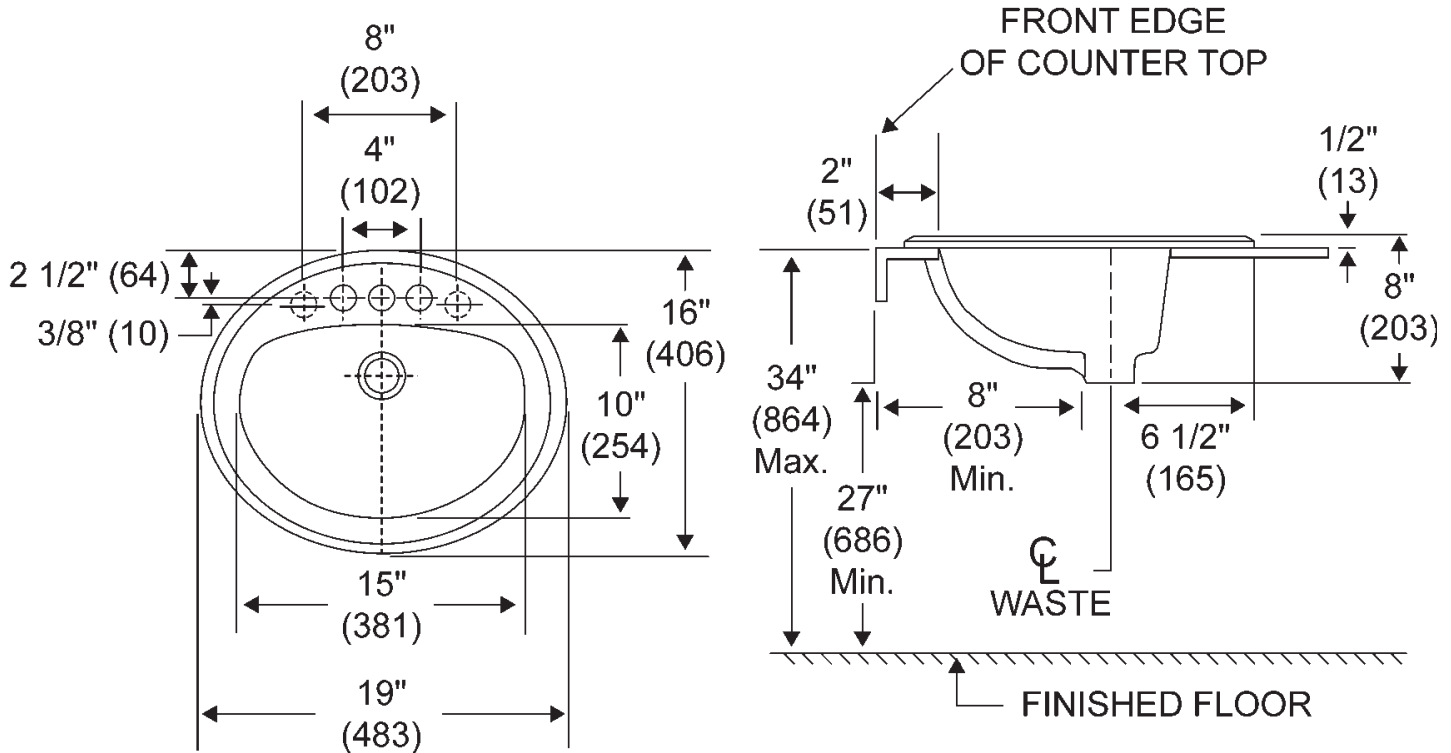

PF5164 / PF5168

**Drop-in Lavatory
Vitreous China - 19" x 16"**

Product Features

- Vitreous china
- 19" x 16" self-rimming lavatory
- Concealed front overflow
- Available 4CC or 8CC
- Can be mounted for ADA installation
- Includes adhesive sealant

PF5164

Codes and Standards

- ADA
- IAPMO/UPC
- ASME/ANSI A112.19.4M
- CSA

Included Components

- Adhesive sealant

Specified Model

Model	Model Description	Color Finishes
PF5164	Countertop lavatory - 4cc	<input type="radio"/> White <input type="radio"/> Biscuit <input type="radio"/> Bone
PF5168	Countertop lavatory - 8cc	<input type="radio"/> White <input type="radio"/> Biscuit <input type="radio"/> Bone

PF5164 / PF5168

Drop-in Lavatory Vitreous China - 19" x 16"

Product Specification:

The self-rimming lavatory shall be 16" in length by 19" in width. Lavatory shall be made of vitreous china. Lavatory shall have 4" centers (PF5164) or 8" centers (PF5168). Lavatory shall include overflow.